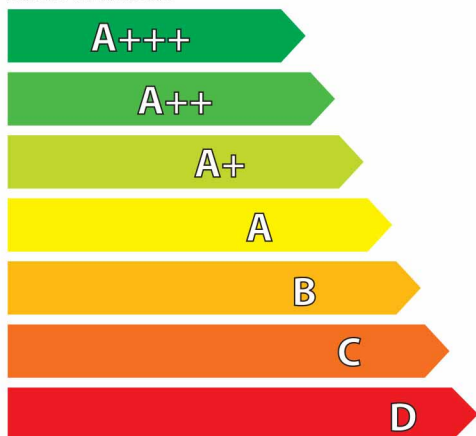

ENERGY

Dishwasher

Manufacturer

BOSCH

Model

SMS88TI01E

More efficient