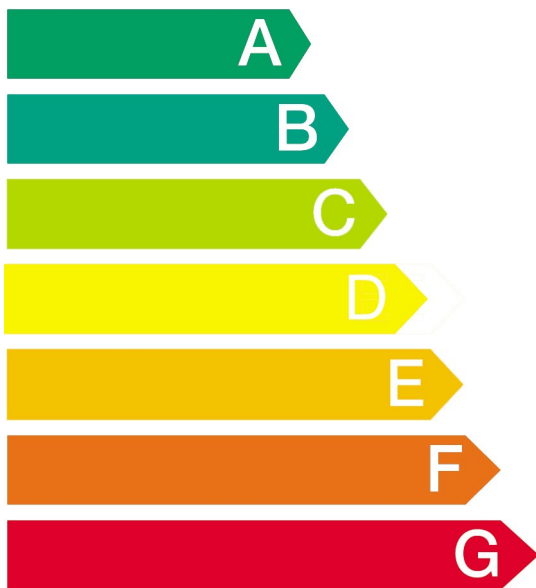

# Energy

Dryer

Manufacturer

Model

WTE84305GB

More efficient

Less efficient

Energy consumption  
kWh/cycle

(based on standard test results  
for 'dry cotton' cycle)  
Actual energy consumption will depend  
on how the appliance is used

4.5

Capacity (cotton) kg

Air vented

Condensing

Noise  
(dB(A) re 1pW)

61

Further information is contained  
product brochures