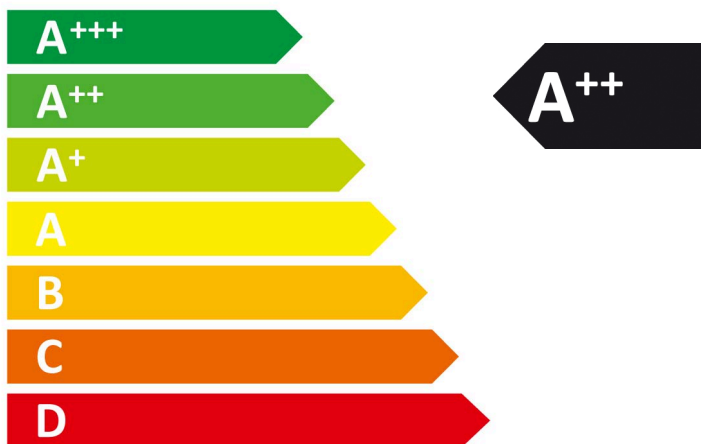

ENERGY

BOSCH

WTH85225GB

235
kWh/annum

205
min/cycle

8,0
kg

65
dB

A B C D E F G