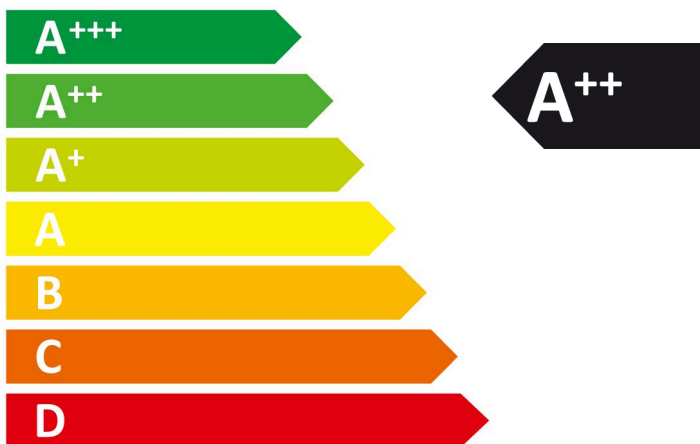

ENERGY

SIEMENS

WQ45G2D9GB

258
kWh/annum

176
min/cycle

9,0
kg

64
dB

 **ABCDEFG**