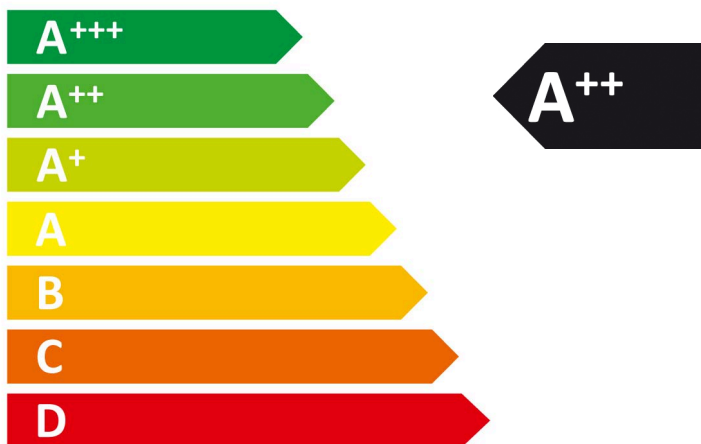

ENERGY

SIEMENS

WQ45G2D2GB

258
kWh/annum

176
min/cycle

9,0
kg

64
dB

 **ABCDEFG**