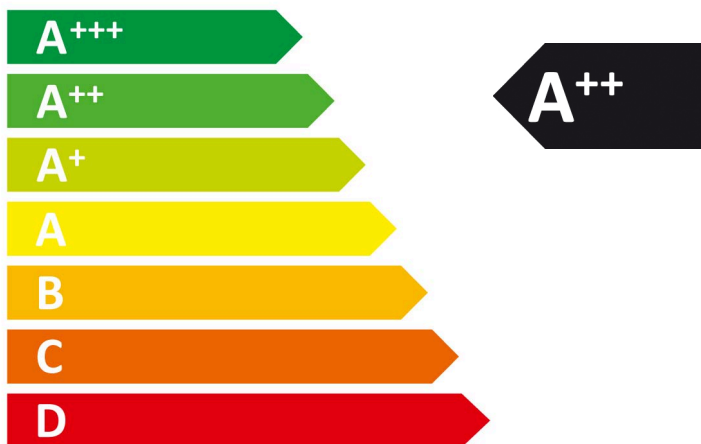

ENERGY

SIEMENS

WQ45G209GB

258
kWh/annum

176
min/cycle

9,0
kg

64
dB

 **ABCDEFG**