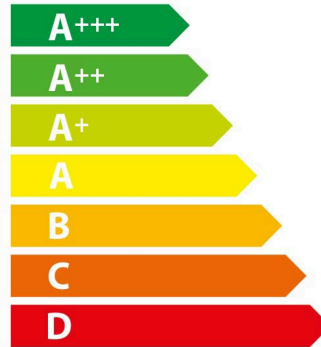

ENERGY

BOSCH

NBS533BB0B

B