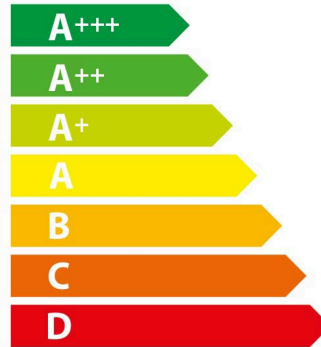

ENERGY

BOSCH

MBA5785S6B

B