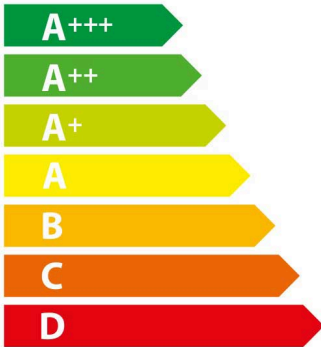

ENERGY

BOSCH

MBA5785S6B

A

1.02 kWh/cycle

0.81 kWh/cycle

ENERGY

BOSCH