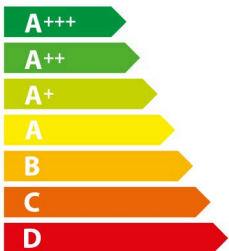

ENERGY

SIEMENS LR97CAQ50B

A

34
kWh/annum

ABCDEFG

ABCDEFG

ABCD**E**FG

56dB