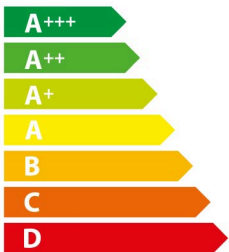

ENERGY

SIEMENS LE63MAC00B

66
kWh/annum

ABCD**E**FG

ABCDEFG

AB**C**DEFG

62dB