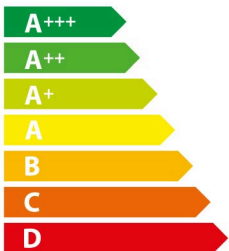

ENERGY

SIEMENS LC91KWW60B

A⁺

39
kWh/annum

ABCDEFG

ABCDEFG

ABCDEFG

58dB