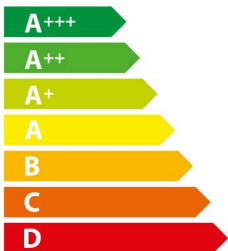

ENERGY

SIEMENS

LC91BUV50B

A⁺

34
kWh/annum