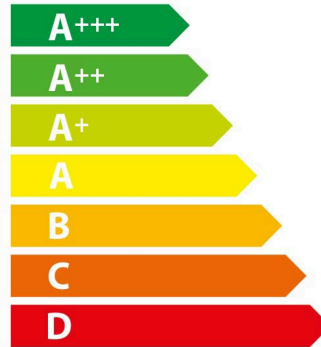

ENERGY

BOSCH

HBM43B150B

A