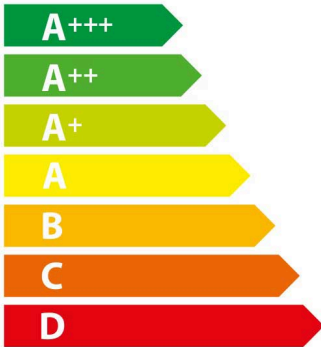

ENERGY

BOSCH

HBM43B150B

B

0.79 kWh/cycle

- kWh/cycle

ENERGY

BOSCH