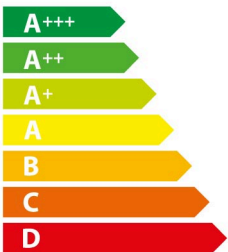

ENERG

енергия · ενέργεια

SIEMENS

LU63LCC20

93
kWh/annum

Icon of a three-leaf plant inside a circle.

ABCD **E**FG

Icon of a light bulb.

ABCD **E**FG

Icon of water drops falling from a pipe.

AB **C**DEFG

Icon of a speaker with sound waves.

72dB