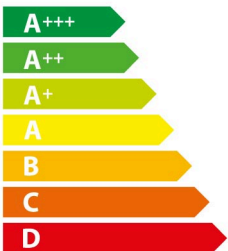

ENERG

енергия · ενέργεια

BOSCH

DWF97KQ60

A

38
kWh/annum

Water efficiency icon showing three leaves in a circle. Below it is the label **A**BCDEFG.

Lighting efficiency icon showing a light bulb. Below it is the label **A**BCDEFG.

Water consumption icon showing water droplets falling from a tap. Below it is the label **A**BCDEFG.

Sound power level icon showing a speaker with sound waves. Below it is the label **57** dB.