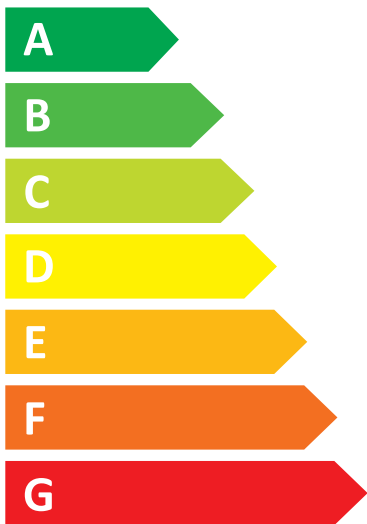

ENERG

Bosch

WGB254A0BY

41 kWh / 

10.0 kg

3:50

49 L

ABC**B**DEFG