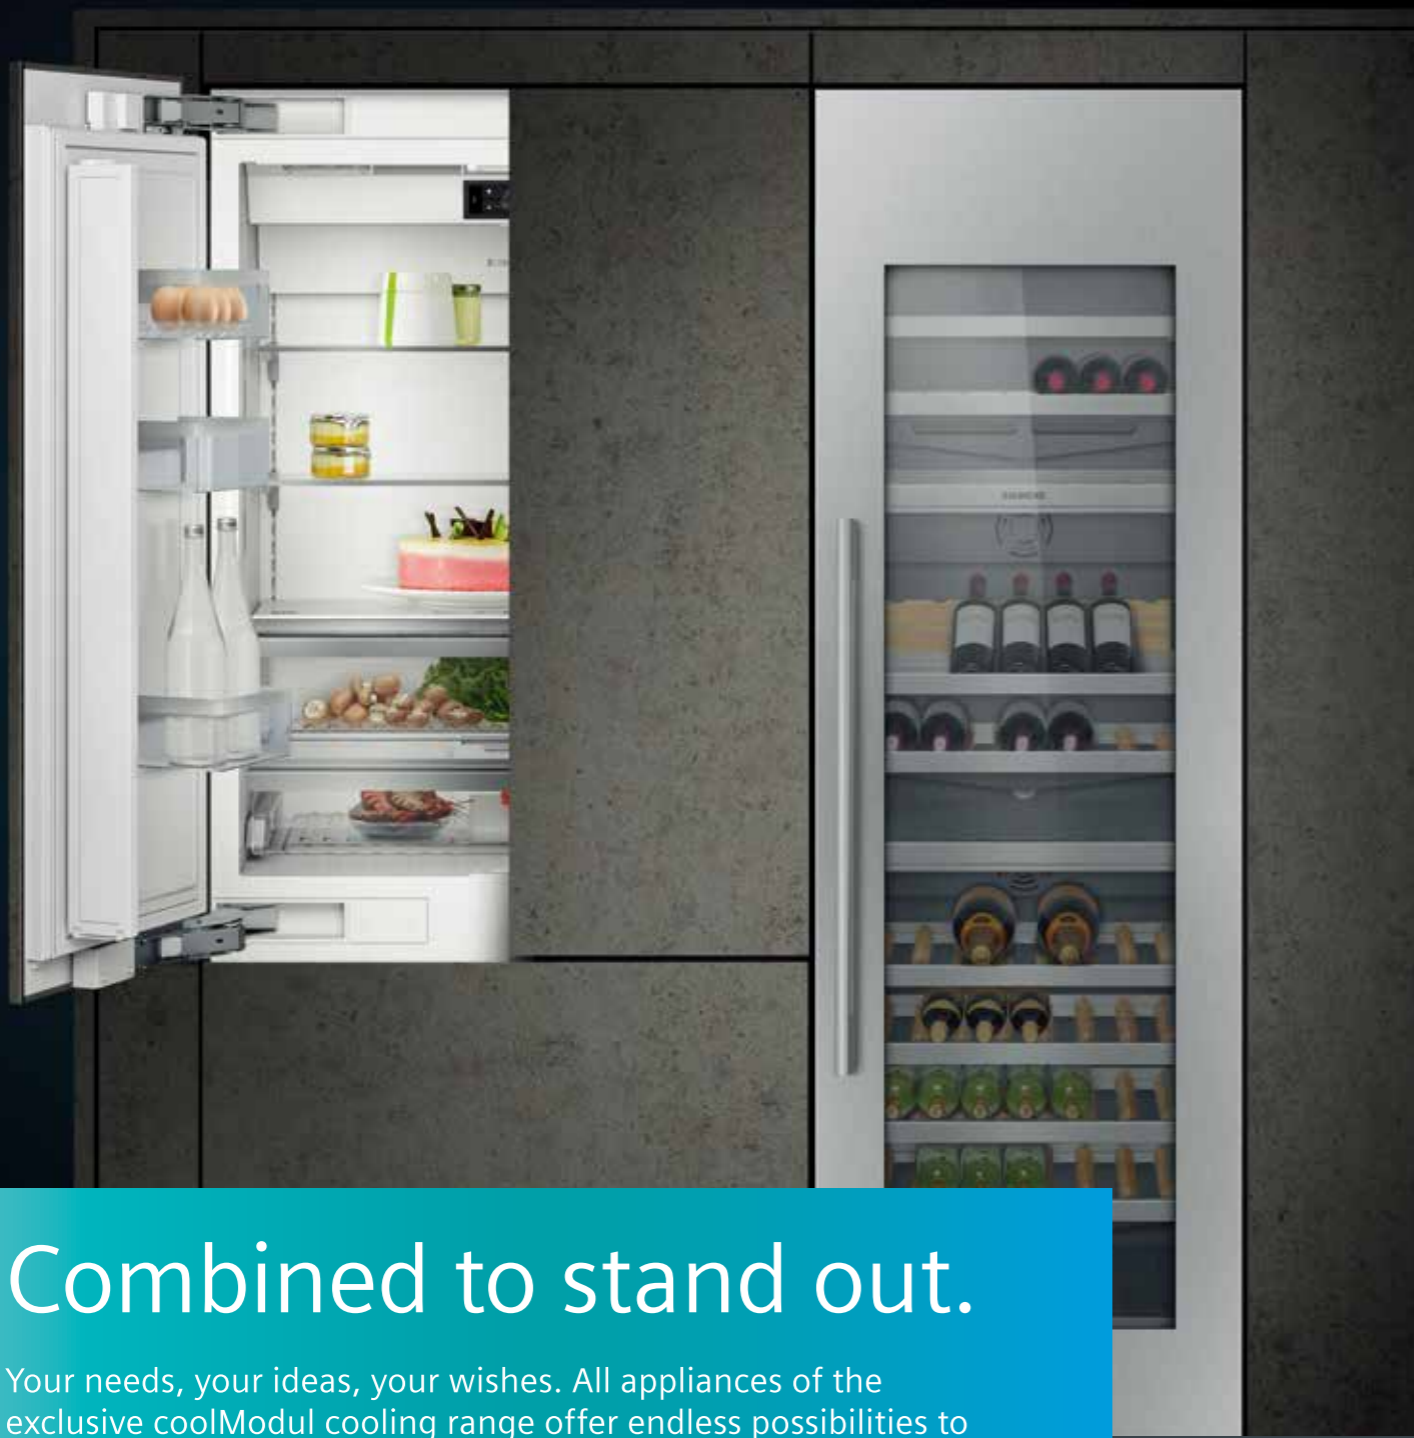

Combined to stand out.

Your needs, your ideas, your wishes. All appliances of the exclusive coolModul cooling range offer endless possibilities to meet highest demands. They are modules that allow you to make a personal statement and possess the power to impress.

The closer to perfection you get, the more you'll find it in the details. That's why every single one of our products follows the principle of the ideal fit.

We understand that you do not want anything to restrict your idea of an immaculate solution for your cooling zone. And that's precisely the reason we designed the coolModul series – to be combined with any restrictions, but as individually as you want them to be.