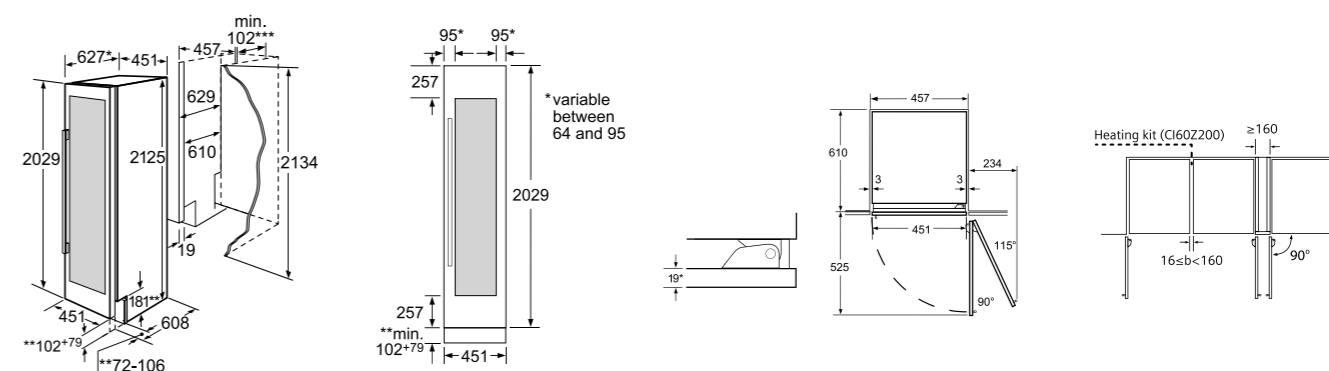

Scan code to find out more

Features	• UV protected tinted glass door • TFT display with touchControl • Two separate temperature zones, both continuously variable from 5°C to 20°C, with separate humidity level control • airFresh filter with antiBacteria • Flush-folding hinge • Door right hinged, reversible • White oak rack on telescopic rails • Presentation rack • LED Interior lights in each temperature zones
Technical Information	• Total net capacity: 263L • Storage: 58 bottles (0.75L) • Noise level: 42dB • Annual energy consumption: 167kWh • Total connected load: 0.3kW (10A)
Optional Accessories	• CI10ZH10 Stainless steel door handle • CI18Z590 Stainless steel door panel (right-mounted unit) • CI18Z690 Stainless steel door panel (left-mounted unit) • CI18Z000 Stainless steel ventilation kit • CI60Z200 Heating side kit • CI60Z300 Door lock
Appliance Dimensions (H x W x D)	2,125 x 451 x 608mm
Built-in Dimensions (H x W x D)	2,134 x 457 x 610mm
Country of Origin	Turkey
Expert Services	• Product consultation with unlimited product hotline inquiry • Kitchen planning consultation with pre-installation site measurement • Professional installation
Recommended Retail Price	HK$79,800

Home Connect function is currently unavailable in Hong Kong and Macau region

* Indent Order