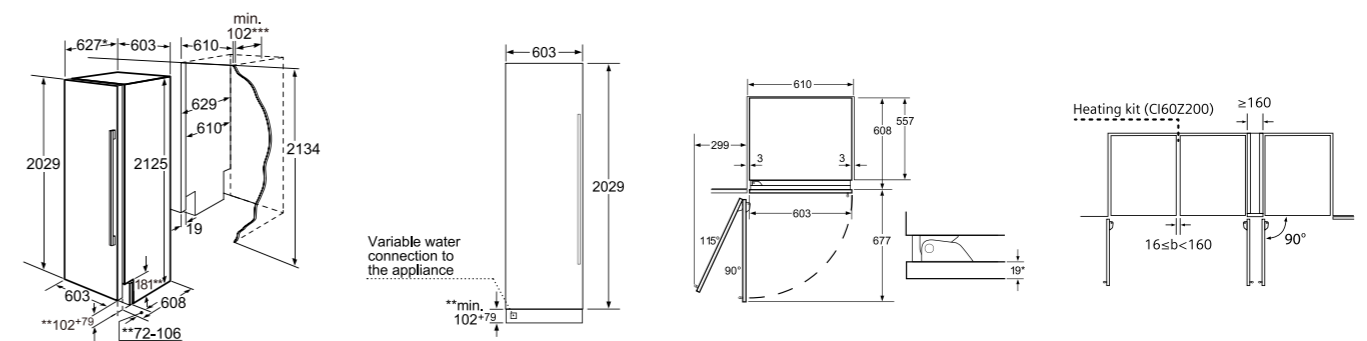

Home Connect function is currently unavailable in Hong Kong and Macau region

* Indent Order