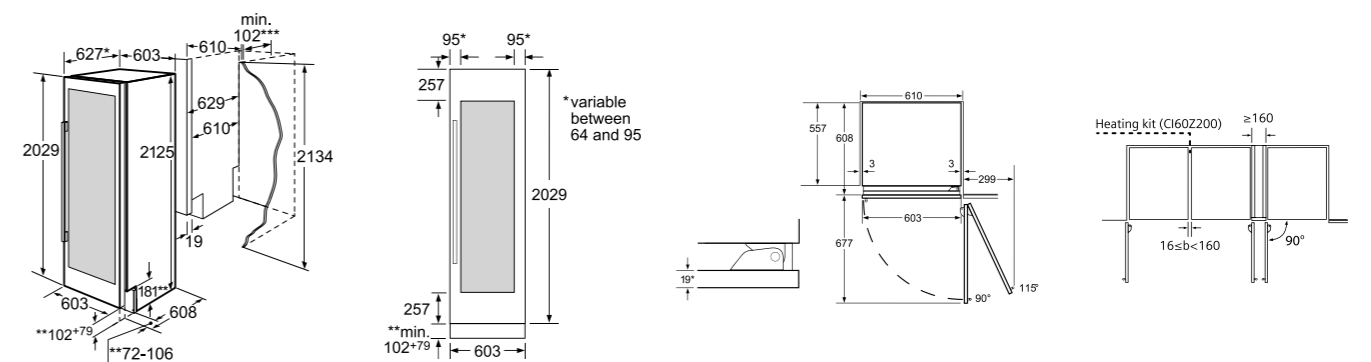

* Thickness dependent on the kitchen unit door used. 19 corresponds to stainless steel door (special accessory).
** Base adjustment

*** Wooden panel required for installation: (H x W x D) 15 x 610 x min. 102 mm
*** Socket on the side

Note 1: With all appliance combinations, the additional heating kit CI60Z100 is required to be installed between the appliances to avoid condensation when relative humidity is over 65%. This additional heating kit is not necessary if the distance between the appliances is greater than 160mm. The heating kit does not take up additional space.
Note 2: On site pre-inspection is required for the delivery and installation of coolModul appliances.

Measurements in mm