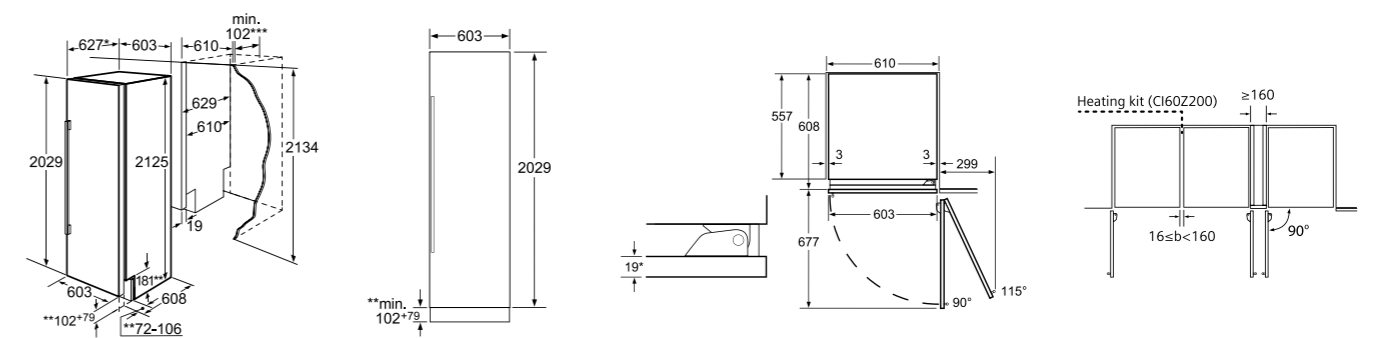

* Thickness dependent on the kitchen unit door used. 19 corresponds to stainless steel door (special accessory).

** Base adjustment

*** Wooden panel required for installation: (H x W x D) 15 x 610 x min. 102 mm
*** Socket on the side

Note 1: With all appliance combinations, the additional heating kit CI60Z100 is required to be installed between the appliances to avoid condensation when relative humidity is over 65%. This additional heating kit is not necessary if the distance between the appliances is greater than 160mm. The heating kit does not take up additional space.
Note 2: On site pre-inspection is required for the delivery and installation of coolModul appliances.

Measurements in mm