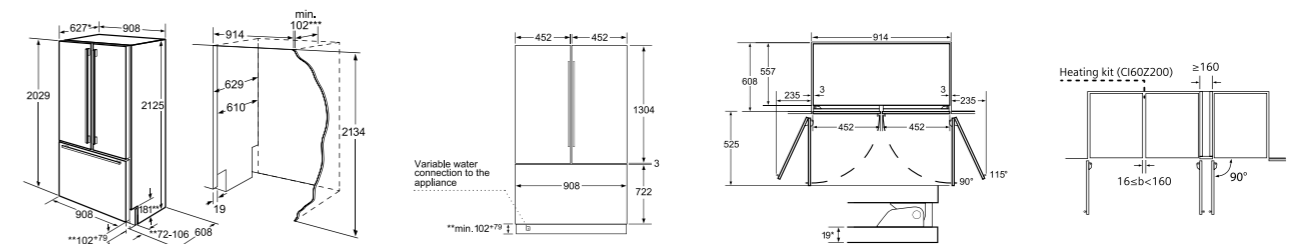

Home Connect function is currently unavailable in Hong Kong and Macau region

* Indent Order