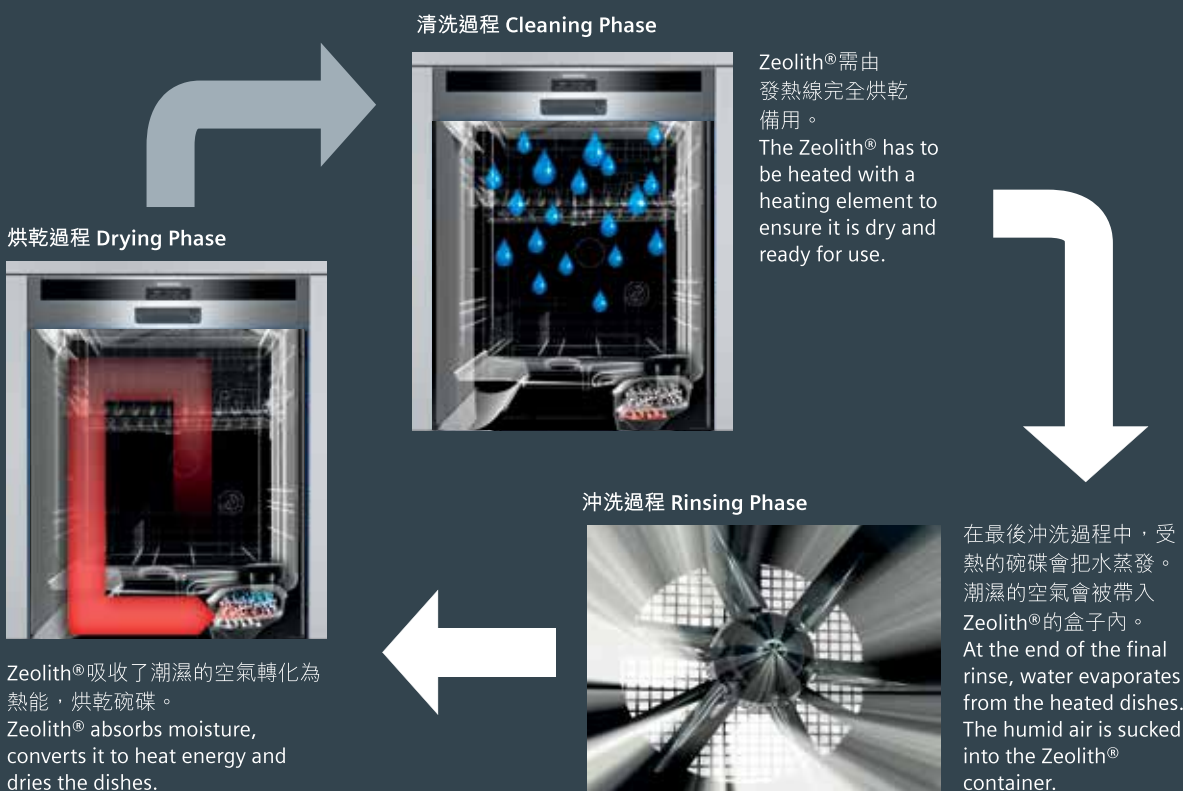

節約能源及保護環境全賴Zeolith®

Saving energy and resources naturally with Zeolith®

尖端的技術 帶來突破

西門子Zeolith®洗碗碟機利用天然礦物質zeolith熱沸石的吸濕發熱特點，提昇烘乾效能，同時可減少用電，享受生活也能為環保出一分力。

Cutting edge technology

Siemens' Zeolith® dishwasher makes innovative use of zeolith, a naturally occurring mineral, which has the ability to absorb moisture and convert it into heat energy, resulting in better drying performance and less electricity consumption, making extra time for your pleasure as well as protect the environment.

獲獎技術

西門子Zeolith®洗碗碟機榮獲德國政府所頒發的環保科技大獎，肯定了Zeolith®烘乾技術在能源效益的超卓表現及對環保的貢獻。

Award winning technology

Siemens' Zeolith® dishwasher has been awarded the "Innovative Prize for Climate and Environment" by the German government. High recognition was shown for the Zeolith® drying technology's dedication to environmental protection and excellent energy efficiency.

掃描此QR碼了解更多
Zeolith®烘乾技術
Scan our QR code
to discover more about
Zeolith® drying technology