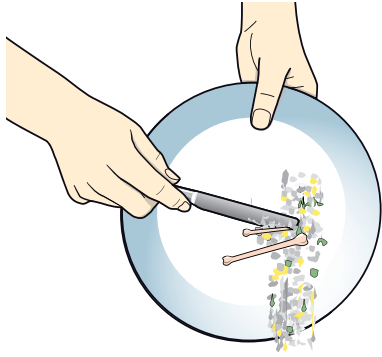

關懷備至 用戶貼士 User Tips for the Utmost Care

1. 1 除去碟上殘餘飯屑(不用沖洗碗碟)
   Scrape leftovers – rinsing utensils is not required