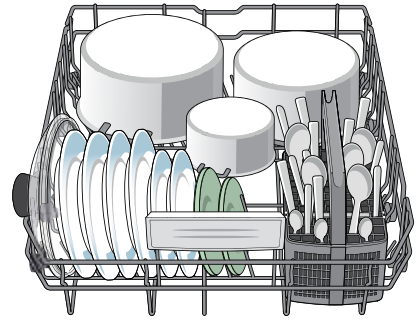

1. 2 於下層洗滌籃加載碗碟(底部向上避免積水，尖利餐具向下)
   Load lower basket (face down to avoid puddles, with sharp cutleries facing down)