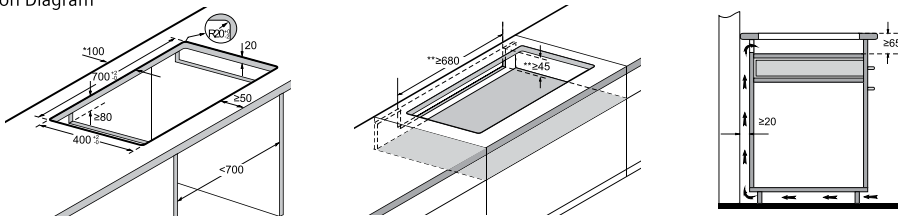

型號 Model	EH8P5260HK	EH8P5261HK
面板 Top Sheet	黑色陶瓷玻璃 Black SCHOTT CERAN® glass	
產品特點 Features	<ul style="list-style-type: none"> • touchSlider控制面板，17段火力精準調控 17 power levels for precise control • 火力加強功能提升高達50%火力 powerBoost function increasing power by up to 50% • 計時及自動關機功能 Timer with cooking zone shut-off function • 鍋具偵測功能 Pan recognition • 控制面板安全鎖 Childproof lock • 2段餘溫顯示 2-stage residual heat indicator 	
整體尺寸 Dimensions H x W x D – 毫米 (吋) mm (inch)	65 x 780 x 450 (2.6 x 30.7 x 17.7)	
櫃面開孔尺寸 Cut-out Dimensions W x D – 毫米 (吋) mm (inch)	700 x 400 (27.6 x 15.7)	
功率 Power – 千瓦 kW	3.5 (20A單相電接駁 Single phase connection) - 左 (火力加強) Left (with booster): 1.8 (3.1) - 右 (火力加強) Right (with booster): 1.8 (3.1)	2.8 (13A插頭接駁 GB plug) - 左 (火力加強) Left (with booster): 1.8 (2.8) - 右 (火力加強) Right (with booster): 1.8 (2.8)
原產地 Country of origin	中國 China	

安裝圖 Installation Diagram

* 櫃面開孔與牆/背擋板的最少距離 Minimum distance from the hob cut-out to the wall/backsplash

** 櫃櫃背部通風開孔 A 680mm wide and 45mm high aperture must be cut at the top section at the back of the kitchen cabinet