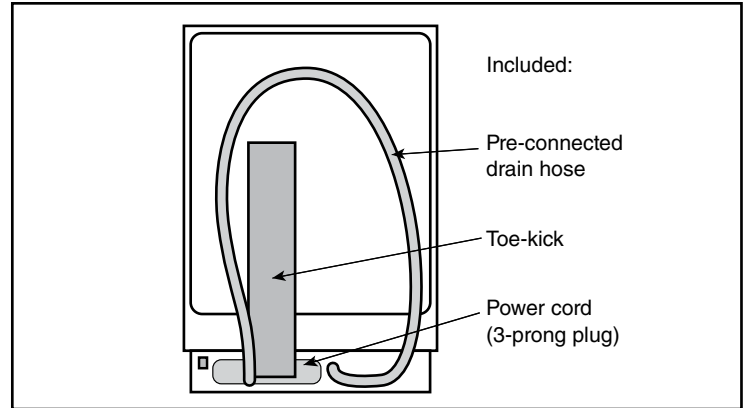

24" Pocket Handle Dishwasher

800 Series – Black Stainless Steel SHPM78Z54N

BOSCH

Invented for life

Installation Details

Accessories: To purchase Bosch accessories, cleaners & parts please visit www.bosch-home.com/us/store or call 1-800-944-2904 (Mon to Fri 5 am to 6 pm PST, Sat 6 am to 3 pm PST).

Notes: All height, width and depth dimensions are shown in inches. BSH reserves the absolute and unrestricted right to change product materials and specifications, at any time, without notice. Consult the product's installation instructions for final dimensional data and other details prior to making cutout.