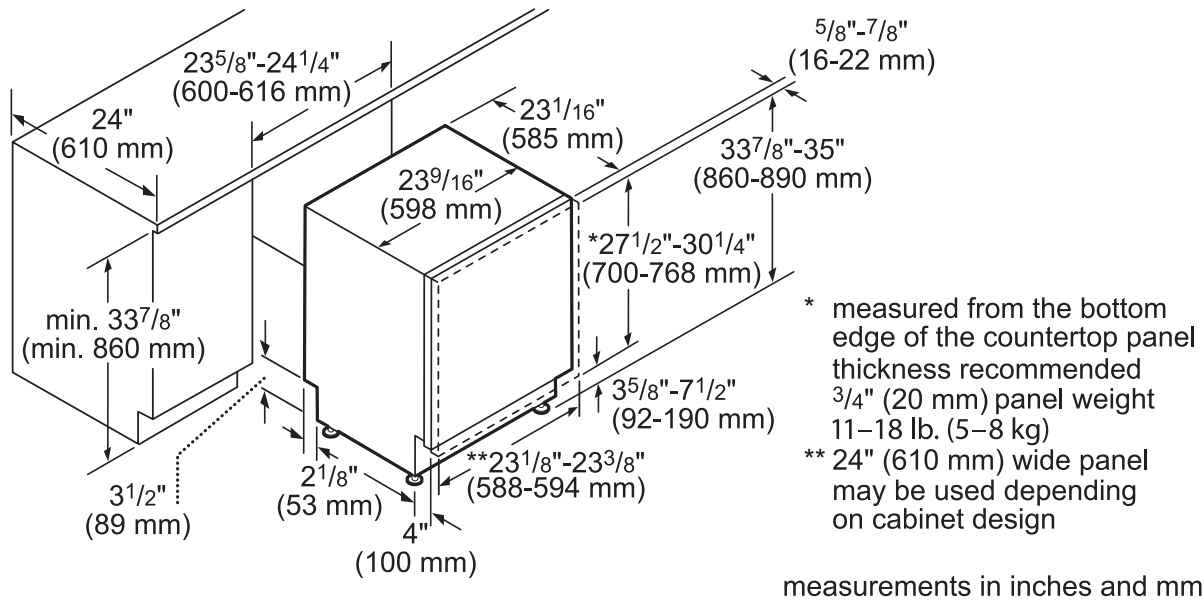

DWHD771WPR

GLASS CARE CENTER 7 PROGRAM DISHWASHER

CUSTOM PANEL

WARRANTY	
Limited Warranty, Entire Appliance, Parts and Labor	2 Year
Limited Warranty for Microprocessor or Printed Circuit Board; Parts Only	3rd to 5th Year
Limited Warranty for Racks (Does Not Include Rack Components); Parts Only	3rd to 5th Year
Limited Warranty for Rust-through On Inner Tub Liner; Parts Only	Lifetime

DISHWASHER & CUTOUT DIMENSIONS

These warranties give you specific legal rights and you may have other rights that vary from state to state. Full warranty and limited warranty from date of installation. For complete warranty details, refer to your Use & Care manual, or ask your dealer.

Specifications are for planning purposes only. Refer to installation instructions and consult your countertop supplier prior to making counter opening. Consult with a heating and ventilation engineer for your specific ventilation requirements. For the most detailed information, refer to installation instructions accompanying product or write to Thermador indicating the model number. Specifications are correct at time of printing. Thermador reserves the right to change product specifications or design without notice. Some models are certified for use in Canada. Thermador is not responsible for products that are transported from the U.S. for use in Canada.