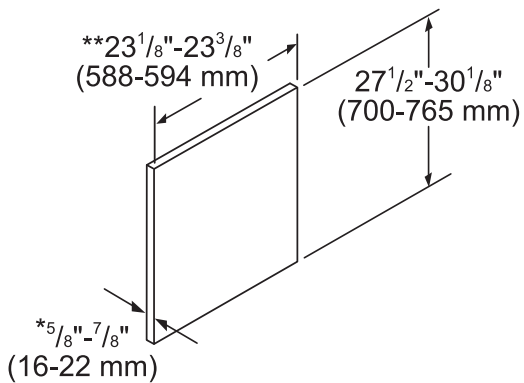

DWHD771WPR

GLASS CARE CENTER 7 PROGRAM DISHWASHER

CUSTOM PANEL

WARRANTY	
Limited Warranty, Entire Appliance, Parts and Labor	2 Year
Limited Warranty for Microprocessor or Printed Circuit Board; Parts Only	3rd to 5th Year
Limited Warranty for Racks (Does Not Include Rack Components); Parts Only	3rd to 5th Year
Limited Warranty for Rust-through On Inner Tub Liner; Parts Only	Lifetime

DISHWASHER & CUTOUT DIMENSIONS

These warranties give you specific legal rights and you may have other rights that vary from state to state. Full warranty and limited warranty from date of installation. For complete warranty details, refer to your Use & Care manual, or ask your dealer.

Specifications are for planning purposes only. Refer to installation instructions and consult your countertop supplier prior to making counter opening. Consult with a heating and ventilation engineer for your specific ventilation requirements. For the most detailed information, refer to installation instructions accompanying product or write to Thermador indicating the model number. Specifications are correct at time of printing. Thermador reserves the right to change product specifications or design without notice. Some models are certified for use in Canada. Thermador is not responsible for products that are transported from the U.S. for use in Canada.