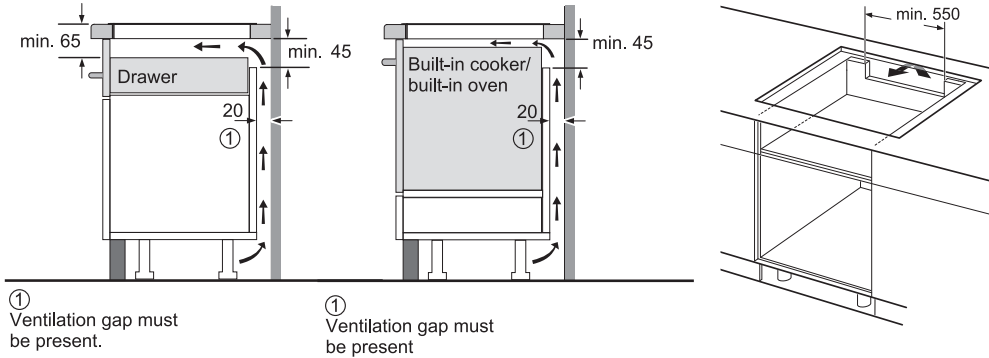

שרטוט כללי לכל כיריים אינדוקציה

CA224291IL / CA234291IL