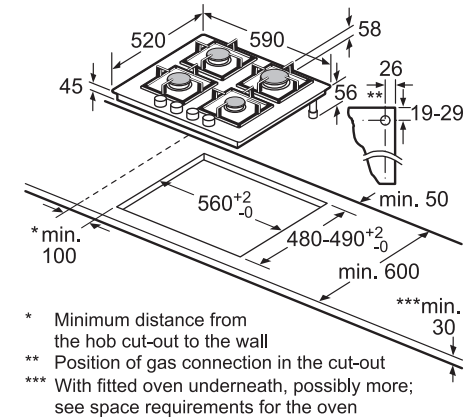

שרטוט כללי לכל כיריים אינדוקציה

CA224291IL / CA234291IL