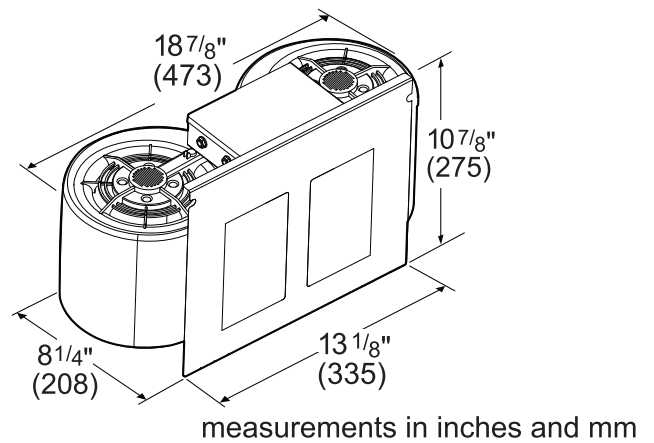

measurements in inches and mm