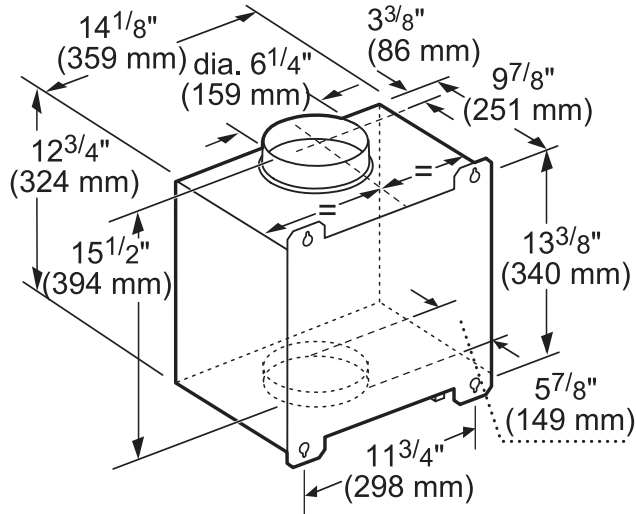

HPCN36WS

36-INCH CHIMNEY WALL HOOD

PROFESSIONAL® SERIES

INLINE BLOWERS (MOUNTED BETWEEN KITCHEN AND EXTERNAL WALL)

VTI610W-600 CFM

measurements in inches and mm

VTI1010W-1000 CFM