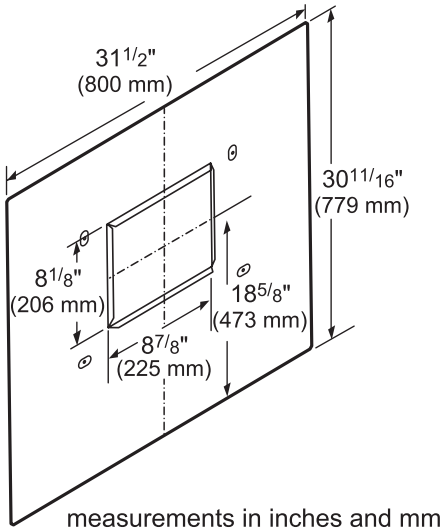

HPCN36WS

36-INCH CHIMNEY WALL HOOD

PROFESSIONAL® SERIES

REMOTE BLOWER ACCESSORIES

ROOFPLATE-RFPLT600P