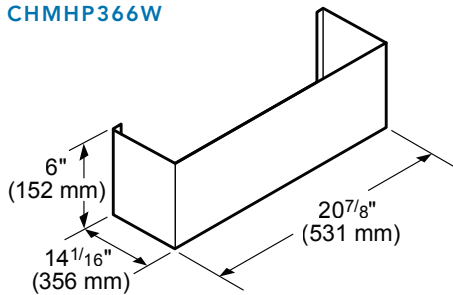

Standard duct cover for up to 8-foot ceiling heights

18" – 35" TALL TELESCOPING DUCT COVER CHMHP36TW

Telescoping design for extension up to 9-foot to 10-foot ceiling heights

42" – 59" TALL TELESCOPING DUCT COVER CHMHP36XTW