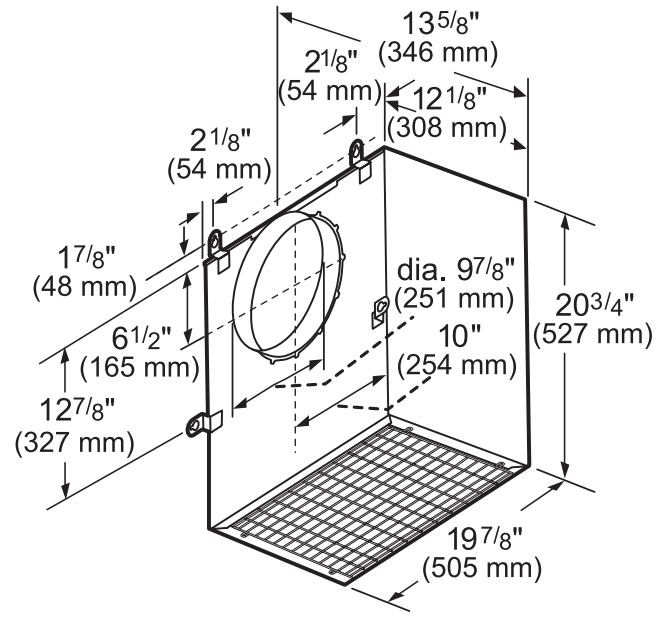

measurements in inches and mm