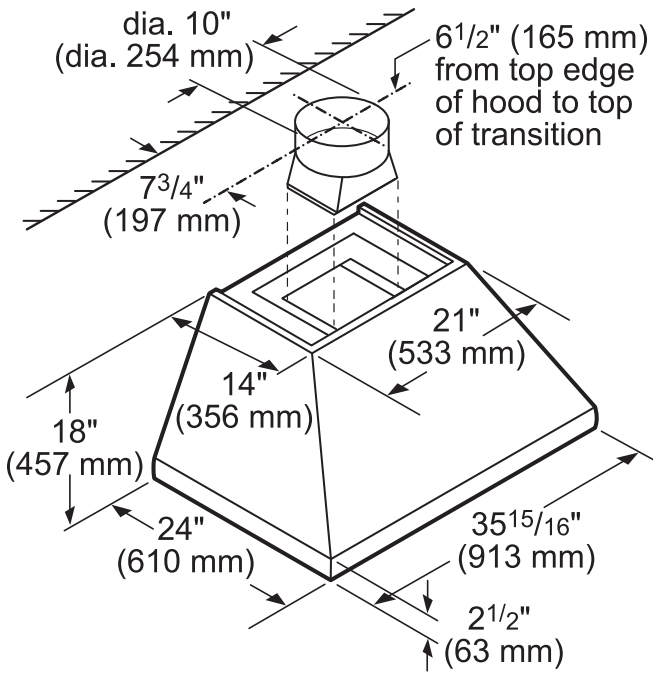

HPCN36WS

36-INCH CHIMNEY WALL HOOD

PROFESSIONAL® SERIES

HOOD DIMENSIONS