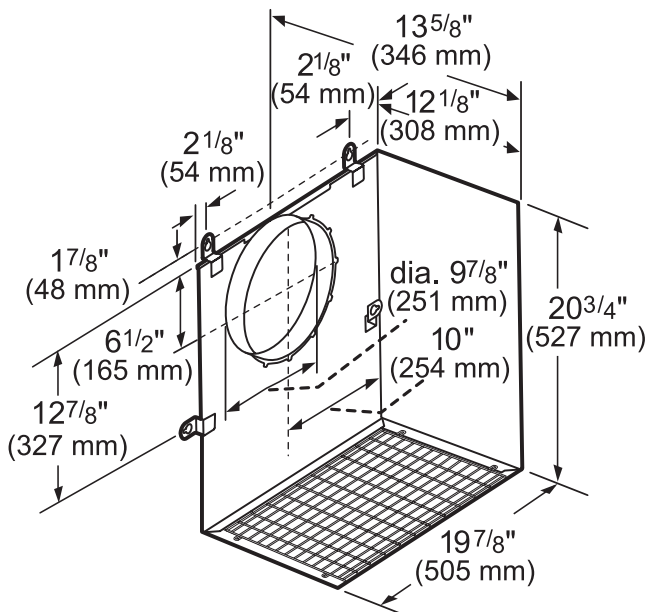

REMOTE BLOWERS (MOUNTED TO ROOF OR EXTERNAL WALL)

VTR630W-600 CFM

VTR1030W-1000 CFM

measurements in inches and mm

measurements in inches and mm

VTR1330W-1300 CFM

measurements in inches and mm

HPCN36WS