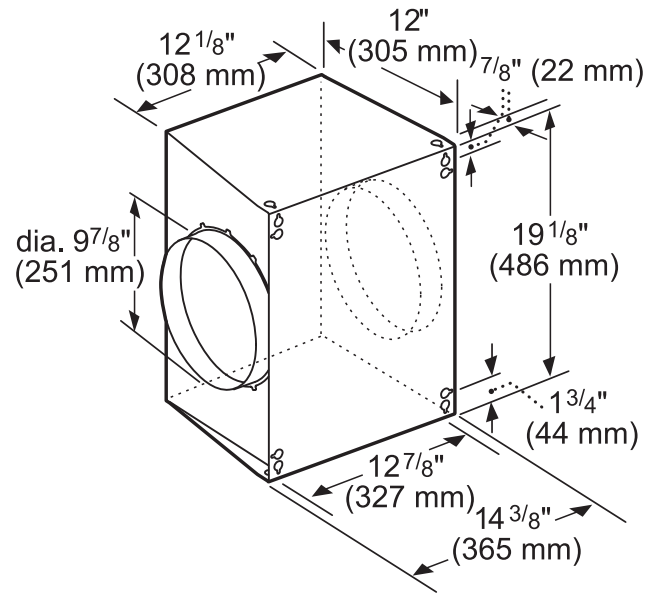

36-INCH CHIMNEY WALL HOOD

PROFESSIONAL® SERIES

INLINE BLOWERS (MOUNTED BETWEEN KITCHEN AND EXTERNAL WALL)

VTI610W-600 CFM

measurements in inches and mm

VTI1010W-1000 CFM

measurements in inches and mm

INTEGRATED BLOWERS (MOUNTED IN HOOD)