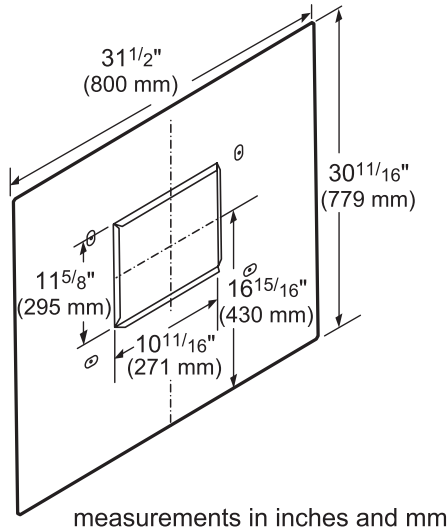

ROOFPLATE-RFPLT1000P

EXTNCB25W

For use with the following Inline and Remote Blowers: VTR630W, VTR1030W, VTR1330W, VTI610W, VTI1010W

These warranties give you specific legal rights and you may have other rights that vary from state to state. Limited warranty from date of purchase. For complete warranty details, refer to your Use & Care manual, or ask your dealer.

Specifications are for planning purposes only. Refer to installation instructions and consult your countertop supplier prior to making counter opening. Consult with a heating and ventilation engineer for your specific ventilation requirements. For the most detailed information, refer to installation instructions accompanying product or write to Thermador indicating the model number. Specifications are correct at time of printing. Thermador reserves the right to change product specifications or design without notice. Some models are certified for use in Canada. Thermador is not responsible for products that are transported from the U.S. for use in Canada.