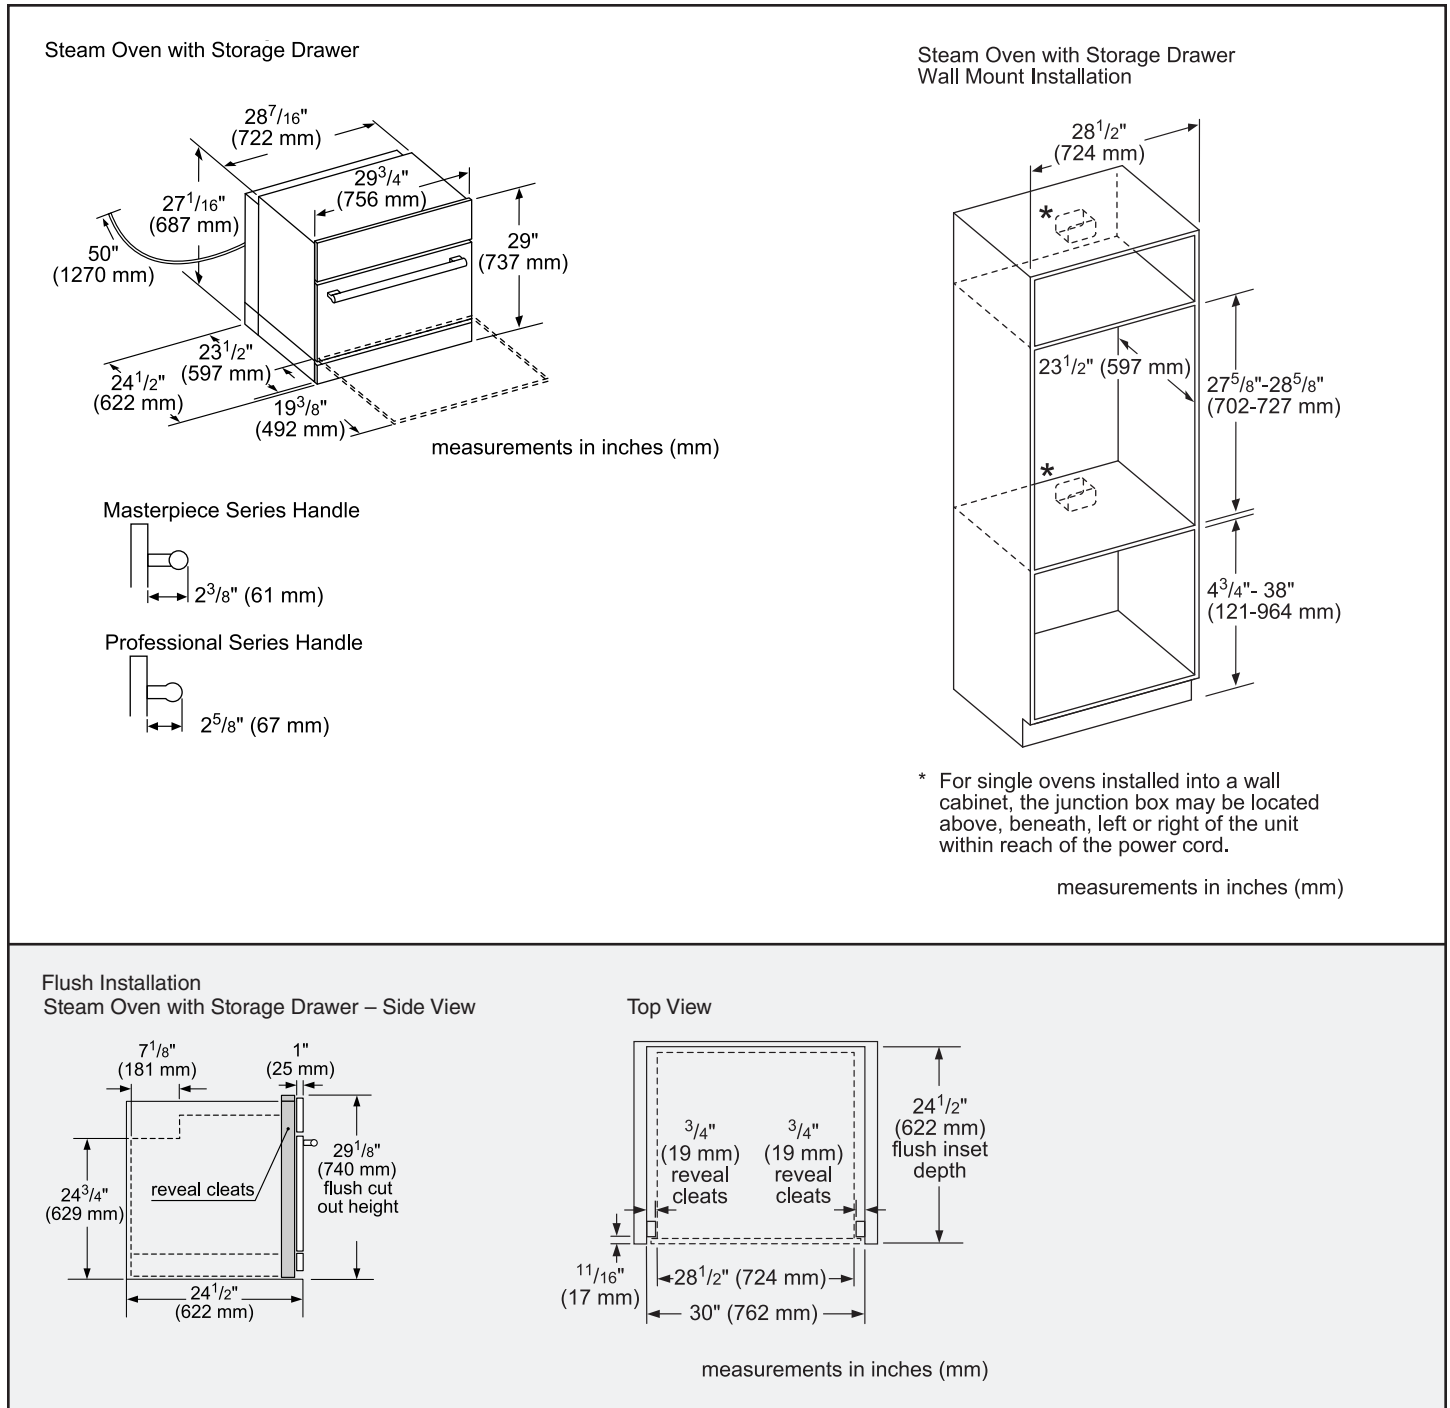

GENERAL PROPERTIES

Door Opening	Push to Open
--------------	--------------

CAPACITY

Cavity Capacity	0.8 cu. ft.
-----------------	-------------

DIMENSIONS & WEIGHT

Overall Appliance Dimensions (HxWxD)	3 3/8" x 29 3/4" x 24 1/2"
--------------------------------------	----------------------------

Required Cutout Size (HxWxD) – Standard*	27 5/8" - 28 5/8" x 28 1/2" x 23 1/2"
--	--

Required Cutout Size (HxWxD) – Flush*	29 1/8" x 30" x 24 1/2"
---------------------------------------	-------------------------

30-INCH STORAGE DRAWER, SHORT

PUSH TO OPEN

30-INCH STORAGE DRAWER AND CUTOUT DIMENSIONS

These warranties give you specific legal rights and you may have other rights that vary from state to state. Limited warranty from date of delivery. For complete warranty details, refer to your Use & Care manual, or ask your dealer.