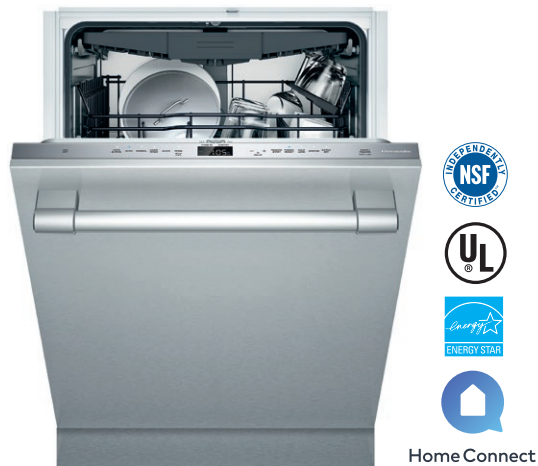

# DWHD660WFP

## TOPAZ® 6-PROGRAM DISHWASHER

PROFESSIONAL SERIES HANDLE

Also Available In:

DWHD660WFM – Flat Stainless Steel Panel with Masterpiece® Series Handle

DWHD660WPR – Custom Panel

### FEATURES & BENEFITS

- Time remaining PowerBeam® shines the actual remaining time of the cycle on the floor
- Crystal Protect® system adjusts the water softness during the cycle for amazingly clear crystal, protecting against unsightly spots
- Flexible folding tines fold down to accommodate larger pots, pans, and dishes and add flexibility to hold items twice as wide as previous models and significantly wider than competitor
- Chef's Tool Drawer (3rd Rack) is designed to make loading and unloading tools and hard to place items extraordinarily easier
- Extra Dry Option adds extra heat to the final rinse to enhance drying results
- Exceptionally Quiet — 44 dBA for a peaceful kitchen experience
- Thermador Connected Experience by Home Connect brings exclusive dish features that keep you connected. Always.