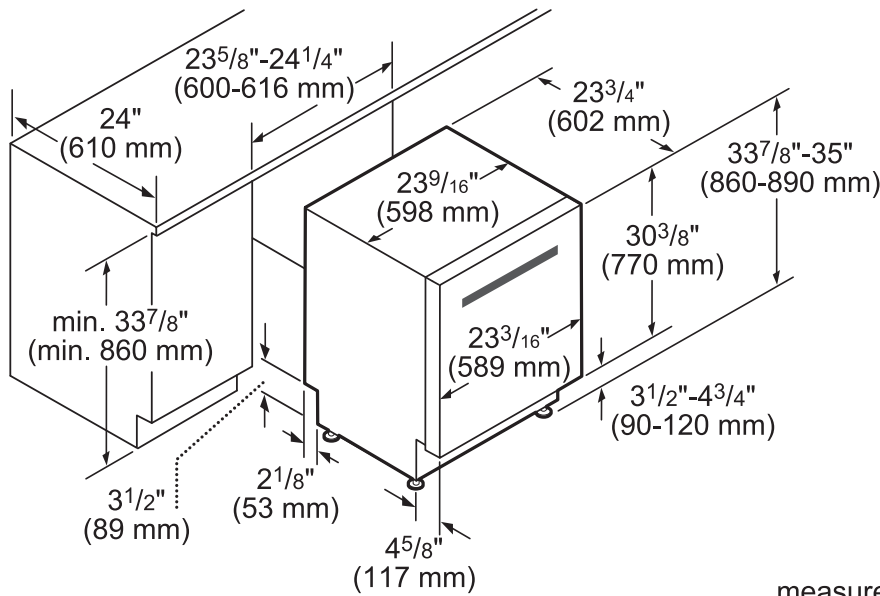

DWHD660WFP

TOPAZ® 6-PROGRAM DISHWASHER

PROFESSIONAL SERIES HANDLE

WARRANTY	
Limited Warranty, Entire Appliance, Parts and Labor	2 Year
Limited Warranty for Microprocessor or Printed Circuit Board; Parts Only	3rd to 5th Year
Limited Warranty for Racks (Does Not Include Rack Components); Parts Only	3rd to 5th Year
Limited Warranty for Rust-through On Inner Tub Liner; Parts Only	Lifetime

DISHWASHER & CUTOUT DIMENSIONS

measurements in inches and mm

These warranties give you specific legal rights and you may have other rights that vary from state to state. Full warranty and limited warranty from date of installation. For complete warranty details, refer to your Use & Care manual, or ask your dealer.

Specifications are for planning purposes only. Refer to installation instructions and consult your countertop supplier prior to making counter opening. Consult with a heating and ventilation engineer for your specific ventilation requirements. For the most detailed information, refer to installation instructions accompanying product or write to Thermador indicating the model number. Specifications are correct at time of printing. Thermador reserves the right to change product specifications or design without notice. Some models are certified for use in Canada. Thermador is not responsible for products that are transported from the U.S. for use in Canada.