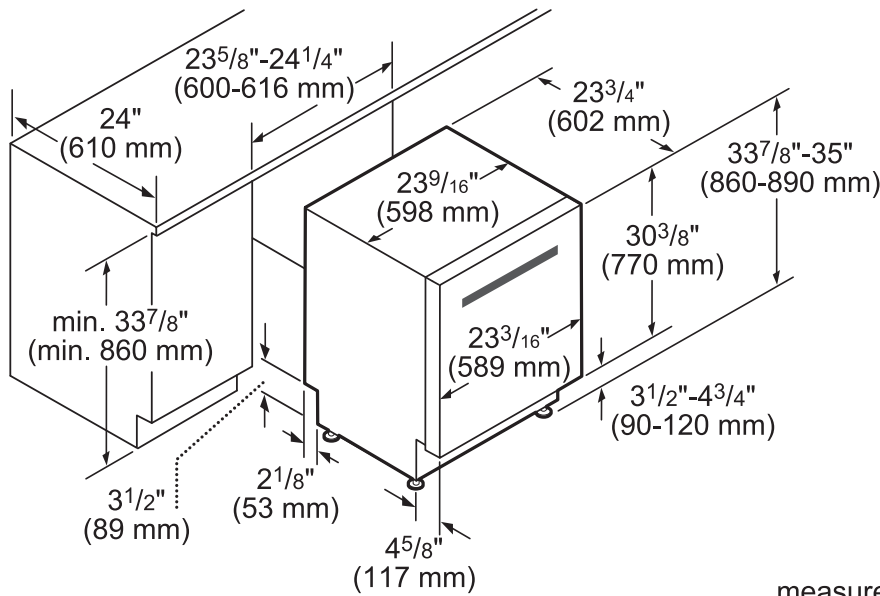

TECHNICAL DETAILS

Watts (W)	1440 W
Current (A)	12 A
Volts (V)	120 V
Frequency (Hz)	60 Hz
Power Cord Length (in)	67"
Power Cord Install Length from Corner of Unit when Facing the Door (in)**	Left - 45" Right - 56"
Minimum Water Pressure (lb/sin)	14
Max. Temperature for Water Intake	140° F
Length Inlet Hose (in)	N/A
Length Outlet Hose (in)	79"

DIMENSIONS & WEIGHT

Overall Appliance Dimensions (HxWxD) (in)	33 7/8" x 23 9/16" x 23 3/4"
Required Cutout Size (HxWxD) (in)	33 7/8" Min. x 23 5/8" Min. x 24"
Adjustable Feet	Yes
Net Weight (lbs)	96 lbs

DISHWASHER & CUTOUT DIMENSIONS

measurements in inches and mm

These warranties give you specific legal rights and you may have other rights that vary from state to state. Full warranty and limited warranty from date of installation. For complete warranty details, refer to your Use & Care manual, or ask your dealer.