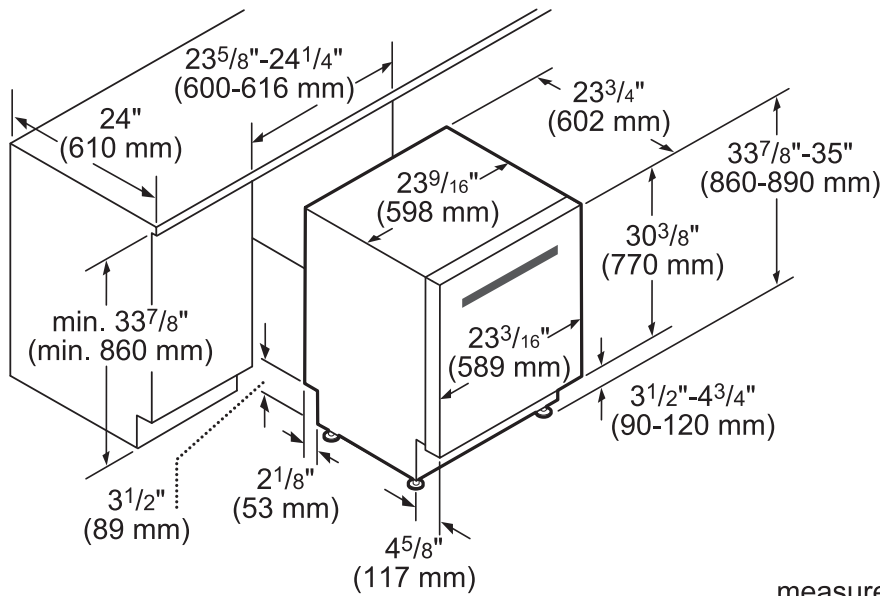

TECHNICAL DETAILS

Watts (W)	1,440 W
Current (A)	12 A
Volts (V)	120 V
Frequency (Hz)	60 Hz
Power Cord Length (in)	67"
Power Cord Install Length from Corner of Unit when Facing the Door (in)**	Left - 45" Right - 56"
Minimum Water Pressure (lb/sin)	14
Max. Temperature for Water Intake	140° F
Length Inlet Hose (in)	N/A
Length Outlet Hose (in)	79"

DIMENSIONS & WEIGHT

Overall Appliance Dimensions (HxWxD) (in)	33 7/8" x 23 9/16" x 23 3/4"
Required Cutout Size (HxWxD) (in)	33 7/8" Min. x 23 5/8" Min. x 24"
Adjustable Feet	Yes
Net Weight (lbs)	109 lbs

DISHWASHER & CUTOUT DIMENSIONS

measurements in inches and mm

These warranties give you specific legal rights and you may have other rights that vary from state to state. Full warranty and limited warranty from date of installation. For complete warranty details, refer to your Use & Care manual, or ask your dealer.