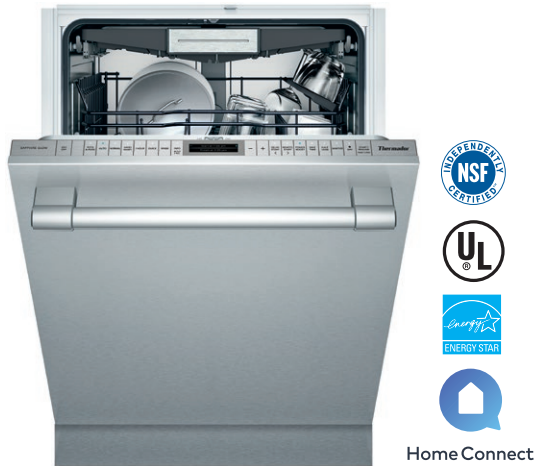

DWHD770WFP

SAPPHIRE® 7-PROGRAM DISHWASHER

PROFESSIONAL SERIES HANDLE

Also Available In:

DWHD770WFM – Flat Stainless Steel Panel with Masterpiece® Series Handle

DWHD770WPR – Custom Panel

FEATURES & BENEFITS

- ★ - StarDry™ — No one dries better. Star Dry with Zeolite: the ultra-powerful program that dries dishes better so place settings, glassware, and even sturdy plastics and containers with hard-to-reach crevices are ready for use immediately after each cycle
- ★ - Push to Open dishwasher opens with either a push or pull, so loading is easier, even when your hands are full
- ★ - Sapphire Glow® light illuminates with the sparkling blue light when the dishwasher is open
 - Adjustable Chef's Tool Drawer® delivers added loading capacity as well as flexibility to accommodate larger or smaller items, wider ends and utensil handles
 - Flexible folding tines fold down to accommodate larger pots, pans, and dishes and add flexibility to hold items twice as wide as previous models and significantly wider than competitor
 - Exceptionally Quiet — 42 dBA for a peaceful kitchen experience
 - Thermador Connected Experience by Home Connect brings exclusive dish features that keep you connected. Always.

ACCESSORIES (OPTIONAL)

Dishwasher Supply and Drainage Hose Extension 76 3/4"	SGZ1010UC
Dishwasher Accessory Kit	SMZ5000
Fine Silverware Carafe	SMZ5002UC
Junction Box	SMZPCJB1UC

Accessory Kit includes Extra-Tall-Item Sprinkler, Vase / Bottle Holder, 3 Plastic Item Clips and Small Item Basket

Fine Silverware Carafe

GENERAL PROPERTIES

Number Of Wash Cycles	7
Number Of Options	7
NSF®-Certified* Sanitize Option	Yes
dBA	42
Third Rack	Adjustable Chef's Tool Drawer®
Rack Adjustability	Rackmatic 3-Stage
Tub Material	Stainless Steel
Control Type	Premium Touch Control
Concealed Water Heating Element	Yes
Leak Protection System	24/7 AquaStop®
Water Softener	Yes
Five-Level Wash	Yes
Childlock	No
Home Connect (Wi-Fi Enabled)	Yes