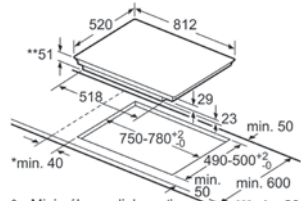

rozmery v mm