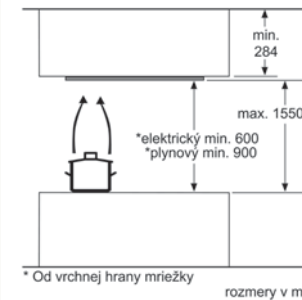

rozмеры в мм