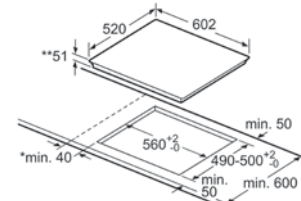

rozmery v mm