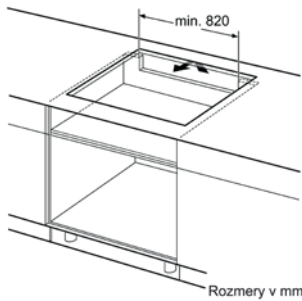

Indukčné varné dosky - šírka 80 alebo 90 cm

EH875KU12E / EH877FVB1E

* Minimum distance from the hob cut-out to the wall
** Maximum recessed depth
*** With a fitted oven underneath min. 40, possibly more; see space requirements for the oven.
measurements in mm

① Je potrebné počítať s vetracou štrbinou

rozmery v mm

EX907KXX1E

Minimálna vzdialenosť výrezu pre varný panel od steny
* Hĺbka zapustenia
** So zabudovanou rúrou na pečenie min. 30, v príp. potreby viac; pozri rozmerové požiadavky na rúru na pečenie
***min. 20

① Je potrebné počítať s vetracou štrbinou.

Rozmery v mm

EX877LYV1E / EX807LYV1E

* Minimálna vzdialenosť výrezu pre varný panel od steny
** Hĺbka zapustenia
*** So zabudovanou rúrou na pečenie min. 30, v príp. potreby viac; pozri rozmerové požiadavky na rúru na pečenie
rozmery v mm

šírka 60 cm

EX677LYV1E / EH647FFB1E

* Minimálna vzdialenosť výrezu pre varný panel od steny
** Hĺbka zapustenia
*** So zabudovanou rúrou na pečenie v príp. potreby viac; pozri rozmerové požiadavky pre rúru na pečenie
rozmery v mm

s integrovaným odsávaním

EX807LX33E