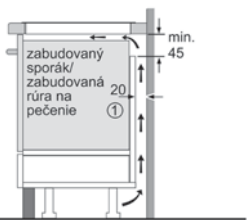

Indukčné varné dosky - šírka 80 alebo 90 cm

EH875KU12E / EH877FVB1E

Rozmery v mm

\* Minimum distance from the hob cut-out to the wall  
 \*\* Maximum recessed depth  
 \*\*\* With a fitted oven underneath min. 40, possibly more; see space requirements for the oven.  
 measurements in mm