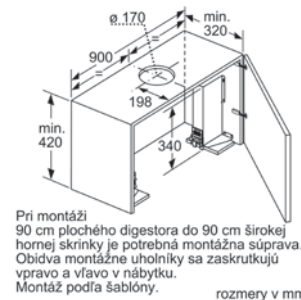

rozмеры в мм

LI67SA560S