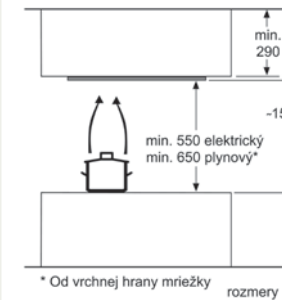

rozмеры в мм

LF159RF50