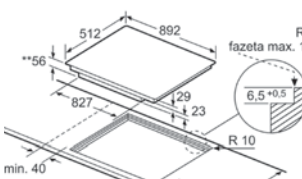

Rozmery v mm

Minimálna vzdialenosť výrezu pre varný panel od steny
* Hĺbka zapustenia
** So zabudovanou rúrou na pečenie min. 30, v príp. potreby viac; pozri rozmerové požiadavky na rúru na pečenie
***min. 20