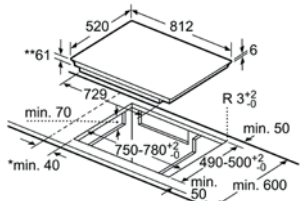

Indukčné varné dosky - šírka 80 alebo 90 cm

EH875KU12E / EH877FVB1E

Rozmery v mm

\* Minimum distance from the hob cut-out to the wall  
 \*\* Maximum recessed depth  
 \*\*\* With a fitted oven underneath min. 40, possibly more; see space requirements for the oven.  
 measurements in mm