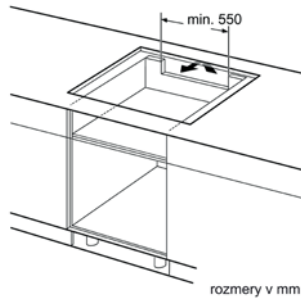

Indukčné varné dosky - šírka 80 alebo 90 cm

EH875KU12E / EH877FVB1E

* Minimum distance from the hob cut-out to the wall
** Maximum recessed depth
*** With a fitted oven underneath min. 40, possibly more; see space requirements for the oven.
measurements in mm

① Je potrebné počítať s vetracou štrbinou

rozmery v mm

EX907KXX1E

Minimálna vzdialenosť výrezu pre varný panel od steny
* Hĺbka zapustenia
** So zabudovanou rúrou na pečenie min. 30, v príp. potreby viac; pozri rozmerové požiadavky na rúru na pečenie
***min. 20

① Je potrebné počítať s vetracou štrbinou.

Rozmery v mm

EX877LYV1E / EX807LYV1E

* Minimálna vzdialenosť výrezu pre varný panel od steny
** Hĺbka zapustenia
*** So zabudovanou rúrou na pečenie min. 30, v príp. potreby viac; pozri rozmerové požiadavky na rúru na pečenie
rozmery v mm

šírka 60 cm

EX677LYV1E / EH647FFB1E

* Minimálna vzdialenosť výrezu pre varný panel od steny
** Hĺbka zapustenia
*** So zabudovanou rúrou na pečenie v príp. potreby viac; pozri rozmerové požiadavky pre rúru na pečenie
rozmery v mm

s integrovaným odsávaním

EX807LX33E