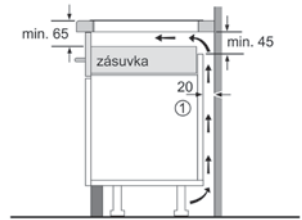

① Je potrebné počítať s vetracou štrbinou.

Rozmery v mm

EX877LYV1E / EX807LYV1E