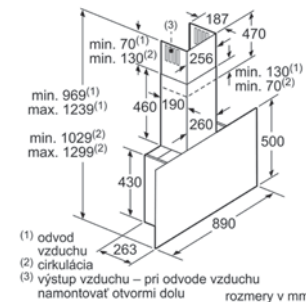

(1) odvod vzduchu
(2) cirkulácia
(3) výstup vzduchu – pri odvode vzduchu namontovať otvori dnu
rozmery v mm