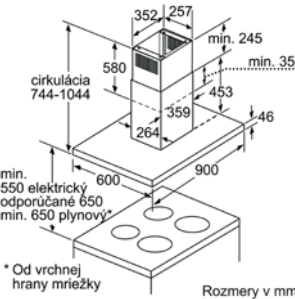

Ostrovčekové odsávače pár

LF91BA582S

rozмеры в мм

rozмеры в мм

LF98BA572S

rozмеры в мм

rozмеры в мм

Výsuvné odsávače pár

LI97SA560S

rozмеры в мм

rozмеры в мм

rozмеры в мм

LI67SA560S

rozмеры в мм

rozмеры в мм

rozмеры в мм

Stropné odsávače pár

LF959RB51

Na upevnenie digestora je potrebná vhodná nosná spodná konštrukcia. Spotrebič namontujte priamo do sadrokartónovej dosky alebo podobných ľahkých stavebných konštrukcií.

rozмеры в мм

rozмеры в мм

rozмеры в мм

LF159RF50

Na upevnenie digestora je potrebná vhodná nosná spodná konštrukcia. Spotrebič namontujte priamo do sadrokartónovej dosky alebo podobných ľahkých stavebných konštrukcií.

rozмеры в мм

rozмеры в мм

rozмеры в мм