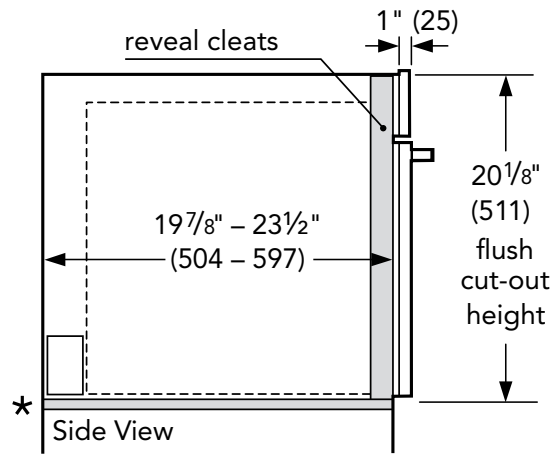

MASTERPIECE® & PROFESSIONAL COLLECTION

FLUSH INSTALL WITH OPTIONAL 30-INCH TRIM KIT TCMTK30RS

inches (mm)

NOTE: * Flush installation requires a 5/16" (8 mm) high x 28 1/2" (724 mm) wide x 22 1/2" (571 mm) deep baseplate underneath the unit body.