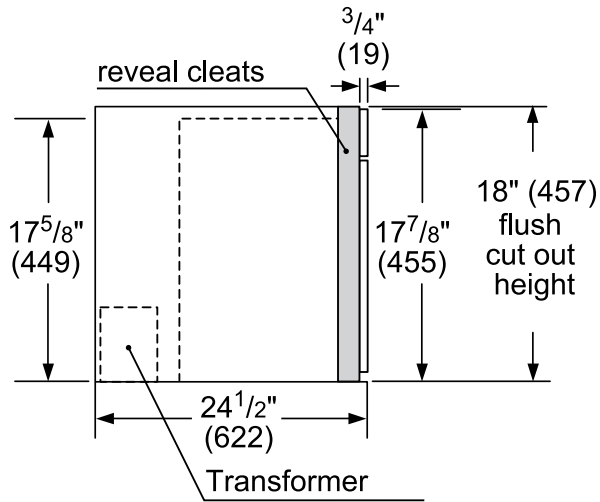

MASTERPIECE® & PROFESSIONAL COLLECTION

FLUSH INSTALL WITH OPTIONAL 30-INCH TRIM KIT TCMTK30RS

inches (mm)

NOTE: * Flush installation requires a 5/16" (8 mm) high x 28 1/2" (724 mm) wide x 22 1/2" (571 mm) deep baseplate underneath the unit body.

CUTOUT DIMENSIONS WITH OPTIONAL 30-INCH TRIM KIT TCMTK30RS

inches (mm)

inches (mm)

TCM24PS
24-INCH BUILT-IN COFFEE MACHINE PLUMBED
WITH HOME CONNECT®
 MASTERPIECE® & PROFESSIONAL COLLECTION

FLUSH INSTALL

Side View

measurements in inches (mm)

Top View

measurements in inches (mm)

These warranties give you specific legal rights and you may have other rights that vary from state to state. Limited warranty from date of delivery. For complete warranty details, refer to your Use & Care manual, or ask your dealer.