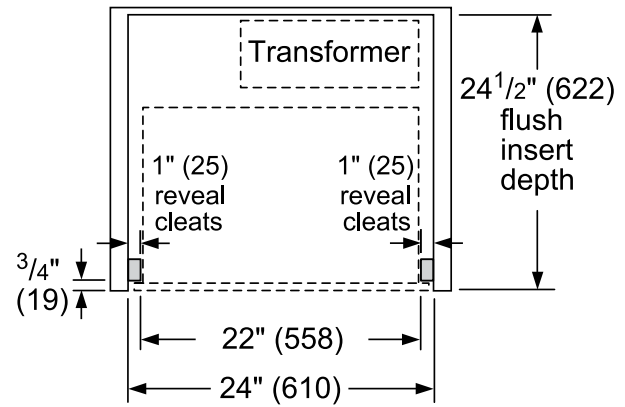

measurements in inches (mm)

These warranties give you specific legal rights and you may have other rights that vary from state to state. Limited warranty from date of delivery. For complete warranty details, refer to your Use & Care manual, or ask your dealer.

Specifications are for planning purposes only. Refer to installation instructions and consult your countertop supplier prior to making counter opening. Consult with a heating and ventilation engineer for your specific ventilation requirements. For the most detailed information, refer to installation instructions accompanying product or write to Thermador indicating the model number. Specifications are correct at time of printing. Thermador reserves the right to change product specifications or design without notice. Some models are certified for use in Canada. Thermador is not responsible for products that are transported from the U.S. for use in Canada.