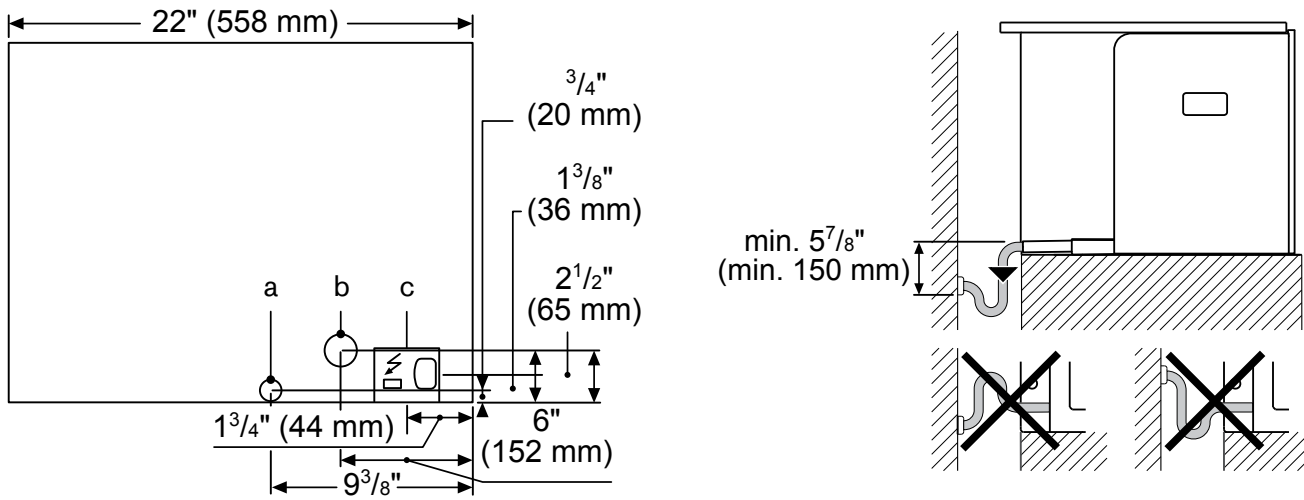

TCM24PS

24-INCH BUILT-IN COFFEE MACHINE PLUMBED WITH HOME CONNECT®

MASTERPIECE® & PROFESSIONAL COLLECTION

COFFEE MACHINE & CUTOUT DIMENSIONS

WATER AND ELECTRICAL CONNECTIONS

- (a) Water outlet (238 mm)
 - (b) Cold-water connection
 - (c) Electric terminal box
- Measurements in inches (mm)