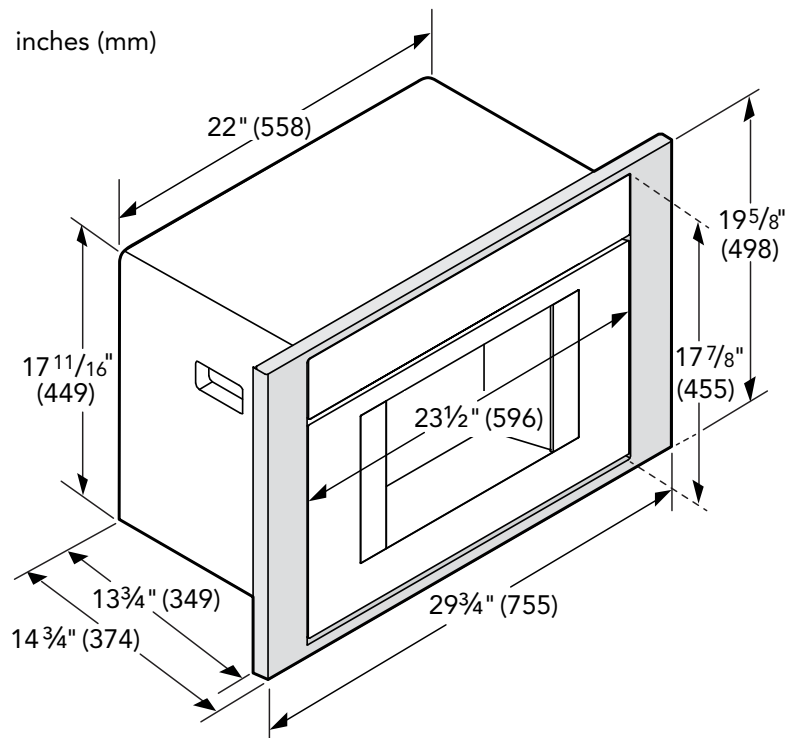

MASTERPIECE® & PROFESSIONAL COLLECTION

FLUSH INSTALL WITH OPTIONAL 30-INCH TRIM KIT TCMTK30RS

inches (mm)

NOTE: * Flush installation requires a 5/16" (8 mm) high x 28 1/2" (724 mm) wide x 22 1/2" (571 mm) deep baseplate underneath the unit body.

CUTOUT DIMENSIONS WITH OPTIONAL 30-INCH TRIM KIT TCMTK30RS

inches (mm)

inches (mm)

TCM24PS
24-INCH BUILT-IN COFFEE MACHINE PLUMBED
WITH HOME CONNECT®
 MASTERPIECE® & PROFESSIONAL COLLECTION

FLUSH INSTALL

Side View