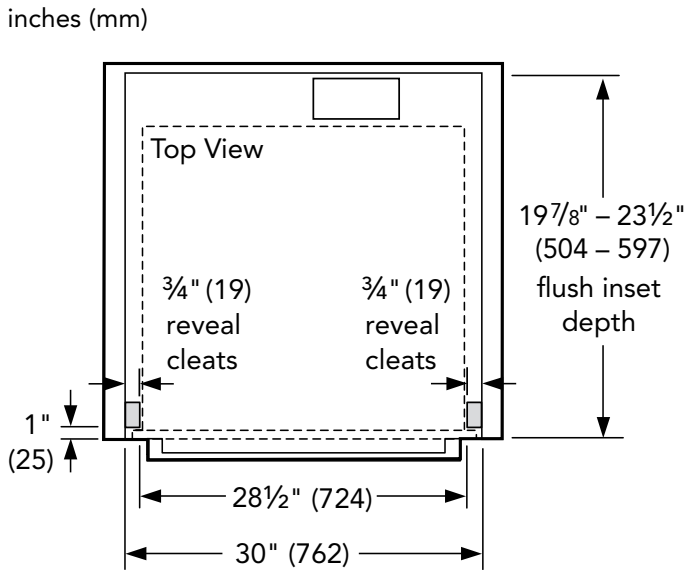

TCM24PS

24-INCH BUILT-IN COFFEE MACHINE PLUMBED WITH HOME CONNECT®

MASTERPIECE® & PROFESSIONAL COLLECTION

COFFEE MACHINE & CUTOUT DIMENSIONS

WATER AND ELECTRICAL CONNECTIONS

- (a) Water outlet (238 mm)
 - (b) Cold-water connection
 - (c) Electric terminal box
- Measurements in inches (mm)

There should be no loops, clews, double siphon or sagging in the drain hose that can interfere with water flow or cause water accumulation in the drain hose.

TCM24PS

24-INCH BUILT-IN COFFEE MACHINE PLUMBED WITH HOME CONNECT®

MASTERPIECE® & PROFESSIONAL COLLECTION

FLUSH INSTALL WITH OPTIONAL 30-INCH TRIM KIT TCMTK30RS

inches (mm)

NOTE: * Flush installation requires a 5/16" (8 mm) high x 28 1/2" (724 mm) wide x 22 1/2" (571 mm) deep baseplate underneath the unit body.