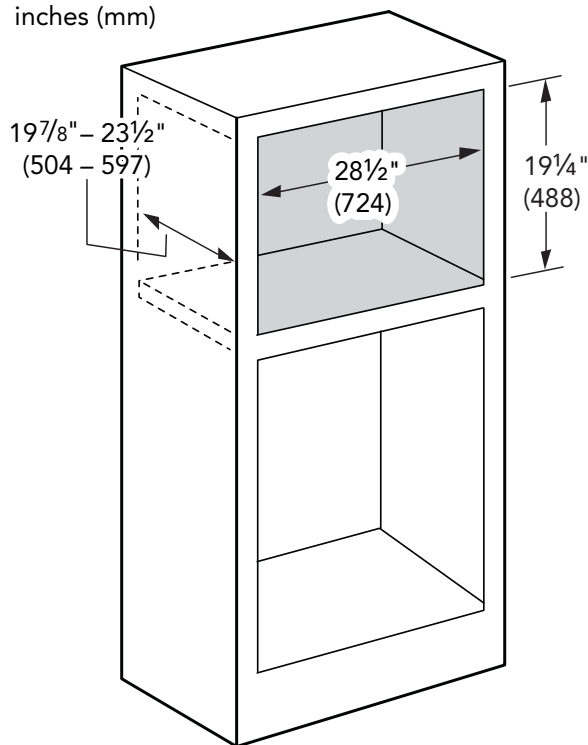

MASTERPIECE® & PROFESSIONAL COLLECTION

FLUSH INSTALL WITH OPTIONAL 30-INCH TRIM KIT TCMTK30RS

inches (mm)

NOTE: * Flush installation requires a 5/16" (8 mm) high x 28 1/2" (724 mm) wide x 22 1/2" (571 mm) deep baseplate underneath the unit body.

CUTOUT DIMENSIONS WITH OPTIONAL 30-INCH TRIM KIT TCMTK30RS

inches (mm)

inches (mm)

TCM24PS
24-INCH BUILT-IN COFFEE MACHINE PLUMBED
WITH HOME CONNECT®
 MASTERPIECE® & PROFESSIONAL COLLECTION

FLUSH INSTALL

Side View