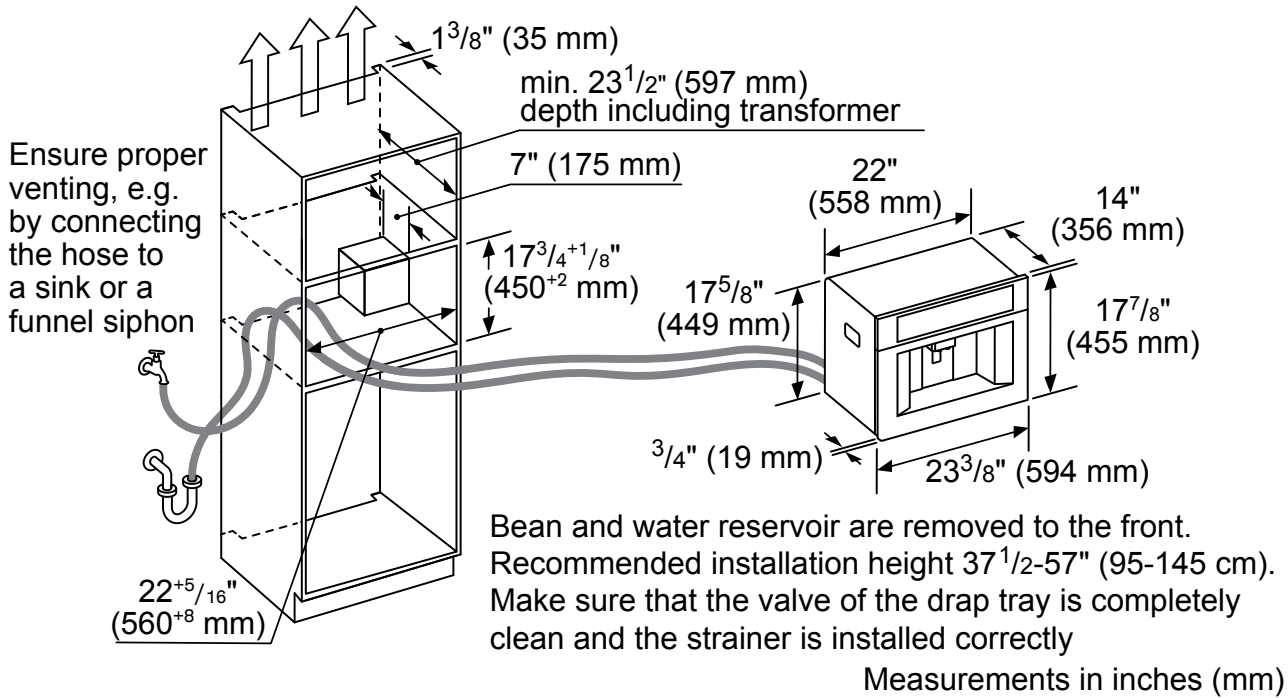

TCM24PS

24-INCH BUILT-IN COFFEE MACHINE PLUMBED WITH HOME CONNECT®

MASTERPIECE® & PROFESSIONAL COLLECTION

COFFEE MACHINE & CUTOUT DIMENSIONS

WATER AND ELECTRICAL CONNECTIONS

- (a) Water outlet (238 mm)
 - (b) Cold-water connection
 - (c) Electric terminal box
- Measurements in inches (mm)