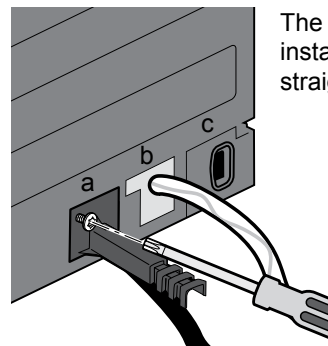

TCM24PS

24-INCH BUILT-IN COFFEE MACHINE PLUMBED WITH HOME CONNECT®

MASTERPIECE® & PROFESSIONAL COLLECTION

COFFEE MACHINE & CUTOUT DIMENSIONS

WATER AND ELECTRICAL CONNECTIONS

- (a) Water outlet (238 mm)
 - (b) Cold-water connection
 - (c) Electric terminal box
- Measurements in inches (mm)