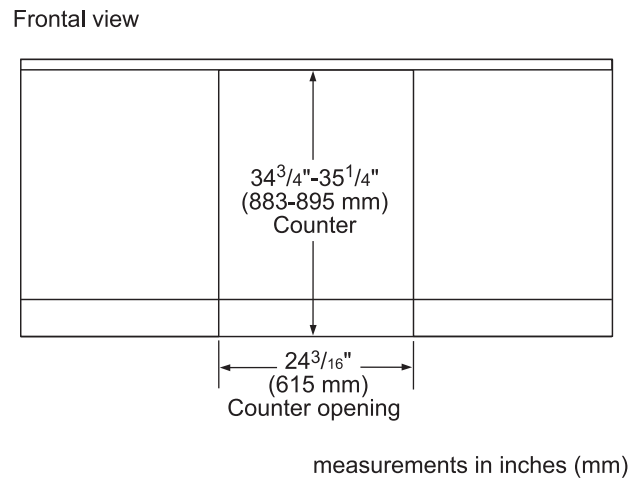

DIMENSIONS & WEIGHT

Appliance Dimensions (H x W x D) (in.)	34 1/4" x 23 7/8" x 24"
Required Cutout Size (H x W x D) (in.)	34 3/4" – 35 1/4" x 24 3/16" x 24 9/16"
Net / Gross Weight (lbs.)	190 / 205 lbs.

GLASS DOOR WINE RESERVE PRODUCT DIMENSIONS

GLASS DOOR WINE RESERVE CUTOUT DIMENSIONS

GLASS DOOR WINE RESERVE CUTOUT DIMENSIONS & ELECTRICAL LOCATION

A:
Recommended area for installation connection - a 2 1/2" (63 mm) diameter hole is recommended. Location of power cord at base of the appliance.

measurements in inches (mm)