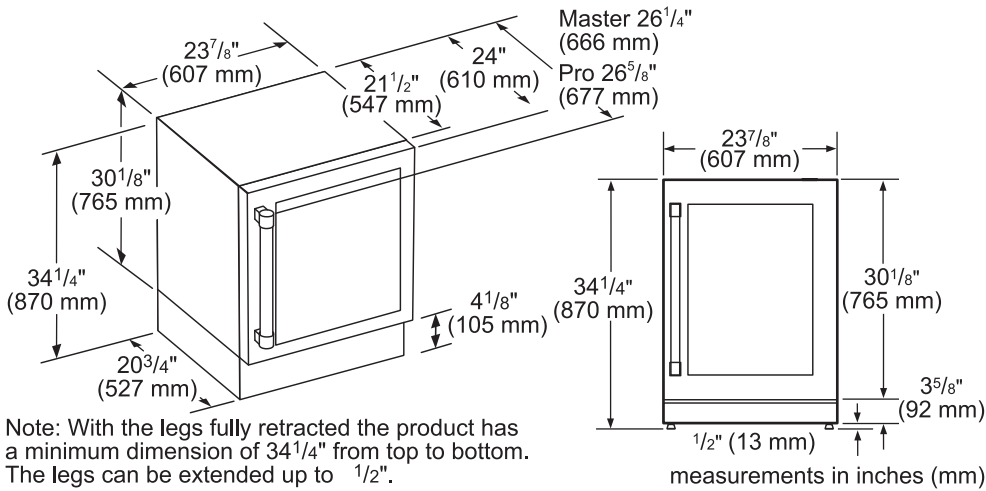

DIMENSIONS & WEIGHT

Appliance Dimensions (H x W x D) (in.)	34 1/4" x 23 7/8" x 24"
Required Cutout Size (H x W x D) (in.)	34 3/4" – 35 1/4" x 24 3/16" x 24 9/16"
Net / Gross Weight (lbs.)	190 / 205 lbs.

**Sealed refrigeration system includes compressor, evaporator, condenser, dryer / strainer and connection tubing

T24UW910RS

UNDER-COUNTER WINE RESERVE WITH GLASS DOOR

MASTERPIECE® SERIES HANDLE – RIGHT HINGED

GLASS DOOR WINE RESERVE PRODUCT DIMENSIONS

GLASS DOOR WINE RESERVE CUTOUT DIMENSIONS

GLASS DOOR WINE RESERVE CUTOUT DIMENSIONS & ELECTRICAL LOCATION

A:
Recommended area for installation connection - a 2 1/2" (63 mm) diameter hole is recommended. Location of power cord at base of the appliance.

measurements in inches (mm)