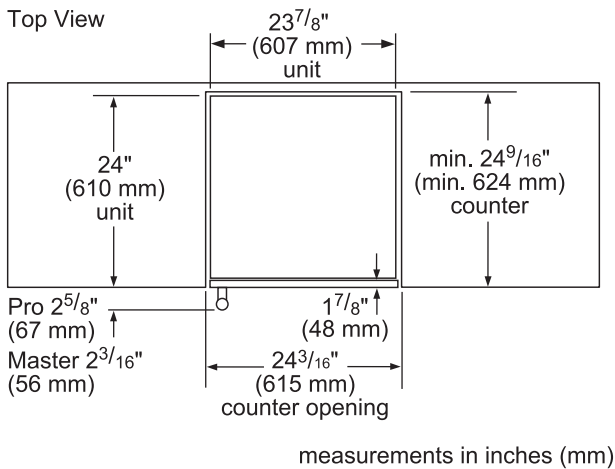

DIMENSIONS & WEIGHT

Appliance Dimensions (H x W x D) (in.)	34 1/4" x 23 7/8" x 24"
Required Cutout Size (H x W x D) (in.)	34 3/4" – 35 1/4" x 24 3/16" x 24 9/16"
Net / Gross Weight (lbs.)	190 / 205 lbs.

GLASS DOOR WINE RESERVE PRODUCT DIMENSIONS

GLASS DOOR WINE RESERVE CUTOUT DIMENSIONS

GLASS DOOR WINE RESERVE CUTOUT DIMENSIONS & ELECTRICAL LOCATION

A:
Recommended area for installation connection - a 2 1/2" (63 mm) diameter hole is recommended. Location of power cord at base of the appliance.

measurements in inches (mm)