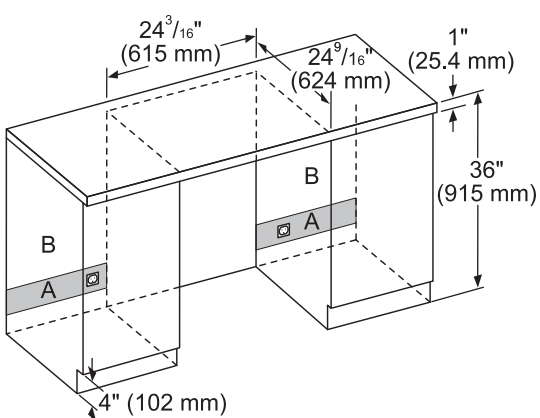

DIMENSIONS & WEIGHT

Appliance Dimensions (H x W x D) (in.)	34 1/4" x 23 7/8" x 24"
Required Cutout Size (H x W x D) (in.)	34 3/4" – 35 1/4" x 24 3/16" x 24 9/16"
Net / Gross Weight (lbs.)	190 / 205 lbs.

**Sealed refrigeration system includes compressor, evaporator, condenser, dryer / strainer and connection tubing

T24UW910RS

UNDER-COUNTER WINE RESERVE WITH GLASS DOOR

MASTERPIECE® SERIES HANDLE – RIGHT HINGED

GLASS DOOR WINE RESERVE PRODUCT DIMENSIONS

GLASS DOOR WINE RESERVE CUTOUT DIMENSIONS

GLASS DOOR WINE RESERVE CUTOUT DIMENSIONS & ELECTRICAL LOCATION

A:
Recommended area for installation connection - a 2 1/2" (63 mm) diameter hole is recommended. Location of power cord at base of the appliance.