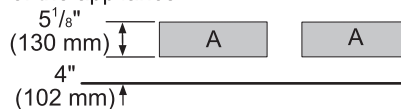

GLASS DOOR WINE RESERVE PRODUCT DIMENSIONS

GLASS DOOR WINE RESERVE CUTOUT DIMENSIONS

GLASS DOOR WINE RESERVE CUTOUT DIMENSIONS & ELECTRICAL LOCATION

A:
Recommended area for installation connection - a 2 1/2" (63 mm) diameter hole is recommended. Location of power cord at base of the appliance.