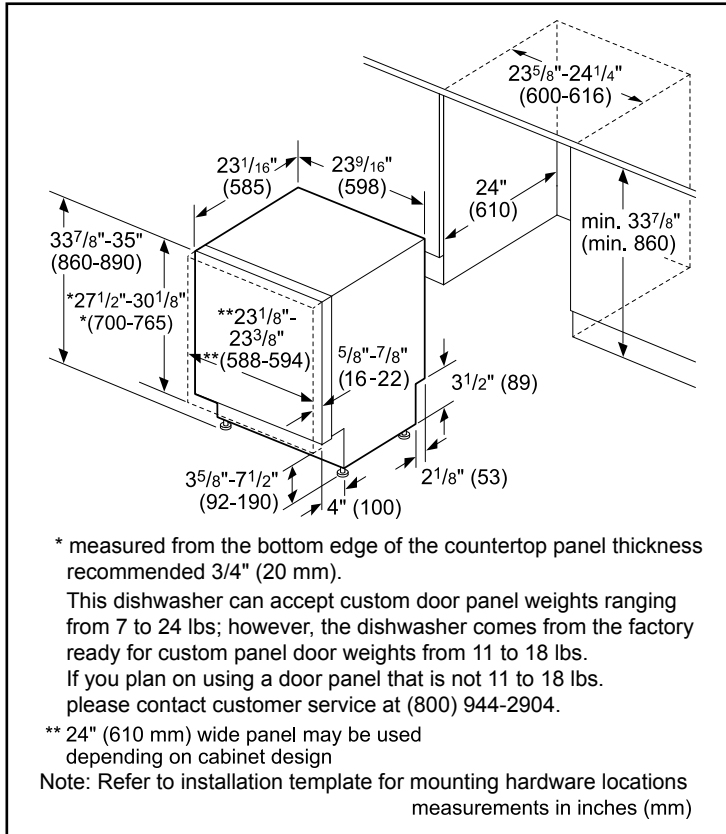

24" Custom Panel Dishwasher

300 Series – Custom Panel SHVM63W53N

Installation Details

Accessories: To purchase Bosch accessories, cleaners & parts please visit www.bosch-home.com/us/store or call 1-800-944-2904 (Mon to Fri 5 am to 6 pm PST, Sat 6 am to 3 pm PST).
Notes: All height, width and depth dimensions are shown in inches. BSH reserves the absolute and unrestricted right to change product materials and specifications, at any time, without notice. Consult the product's installation instructions for final dimensional data and other details prior to making cutout.
Warranties: Please see Use & Care manual or Bosch website for statement of limited warranty.
For more information on our entire line of products, go to www.bosch-home.com/us or call 1-800-944-2904
© BSH Home Appliances Corporation. All rights reserved. Bosch is a registered trademark of Robert Bosch GmbH.