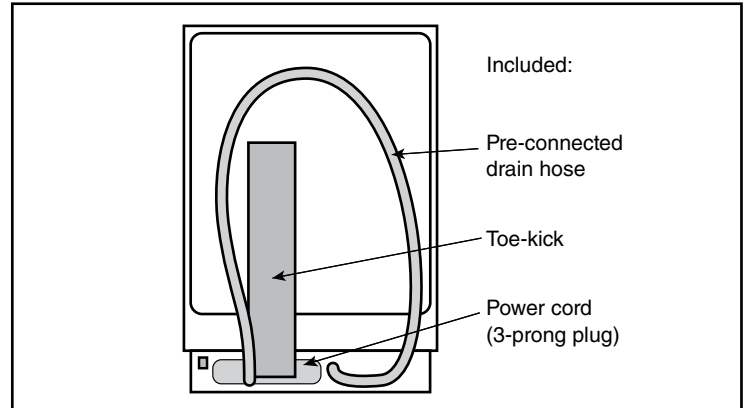

Dimensions & Weight	
Overall appliance dimensions (HxWxD) (in)	33 7/8" x 23 9/16" x 23 1/16"
Required cutout size (HxWxD) (in)	33 7/8" x 23 5/8" x 24"
Adjustable feet	Yes
Net weight (lbs)	88 lbs

Accessories—Optional	
Junction Box	SMZPCJB1UC
Bosch Dishwasher Water Supply Hose	SMZSH002UC
Drain Hose Extension Kit	SGZ1010UC
Stainless Steel Straight Bosch Bar Handle	SMZ1007UC
Dishwasher Accessory Kit	SMZ5000
Anti-Tarnish Silverware Cassette	SMZ5002UC
Edge Protector + Power Cord Clip Install Kit	SMZEPCC1UC

24" Custom Panel Dishwasher

300 Series – Custom Panel SHVM63W53N

Installation Details

Accessories: To purchase Bosch accessories, cleaners & parts please visit www.bosch-home.com/us/store or call 1-800-944-2904 (Mon to Fri 5 am to 6 pm PST, Sat 6 am to 3 pm PST).
Notes: All height, width and depth dimensions are shown in inches. BSH reserves the absolute and unrestricted right to change product materials and specifications, at any time, without notice. Consult the product's installation instructions for final dimensional data and other details prior to making cutout.
Warranties: Please see Use & Care manual or Bosch website for statement of limited warranty.
For more information on our entire line of products, go to www.bosch-home.com/us or call 1-800-944-2904
 © BSH Home Appliances Corporation. All rights reserved. Bosch is a registered trademark of Robert Bosch GmbH.

Notes: All height, width and depth dimensions are shown in inches. BSH reserves the absolute and unrestricted right to change product materials and specifications, at any time, without notice. Consult the product's installation instructions for final dimensional data and other details prior to making cutout.