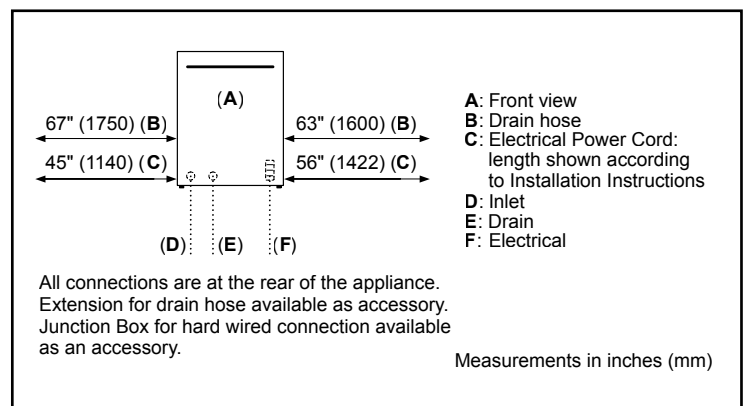

24" Custom Panel Dishwasher

300 Series – Custom Panel SHVM63W53N

Installation Details

Accessories: To purchase Bosch accessories, cleaners & parts please visit www.bosch-home.com/us/store or call 1-800-944-2904 (Mon to Fri 5 am to 6 pm PST, Sat 6 am to 3 pm PST).
Notes: All height, width and depth dimensions are shown in inches. BSH reserves the absolute and unrestricted right to change product materials and specifications, at any time, without notice. Consult the product's installation instructions for final dimensional data and other details prior to making cutout.
Warranties: Please see Use & Care manual or Bosch website for statement of limited warranty.
For more information on our entire line of products, go to www.bosch-home.com/us or call 1-800-944-2904
© BSH Home Appliances Corporation. All rights reserved. Bosch is a registered trademark of Robert Bosch GmbH.