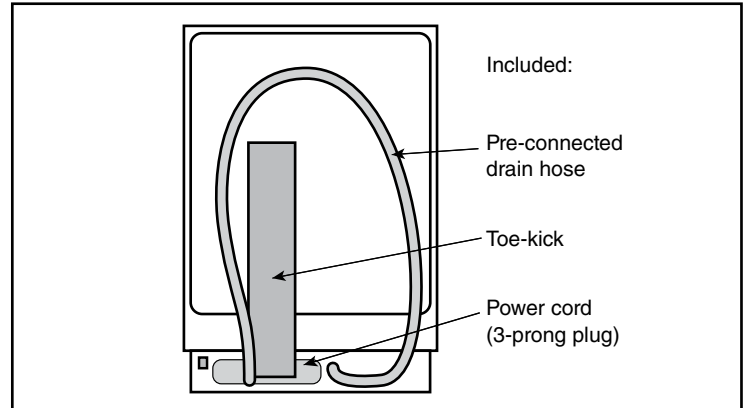

24" Recessed Handle Dishwasher

300 Series – Stainless Steel SHEM63W55N

Installation Details

Accessories: To purchase Bosch accessories, cleaners & parts please visit www.bosch-home.com/us/store or call 1-800-944-2904 (Mon to Fri 5 am to 6 pm PST, Sat 6 am to 3 pm PST).

Notes: All height, width and depth dimensions are shown in inches. BSH reserves the absolute and unrestricted right to change product materials and specifications, at any time, without notice. Consult the product's installation instructions for final dimensional data and other details prior to making cutout.

Warranties: Please see Use & Care manual or Bosch website for statement of limited warranty.

For more information on our entire line of products, go to www.bosch-home.com/us or call 1-800-944-2904

© BSH Home Appliances Corporation. All rights reserved. Bosch is a registered trademark of Robert Bosch GmbH.