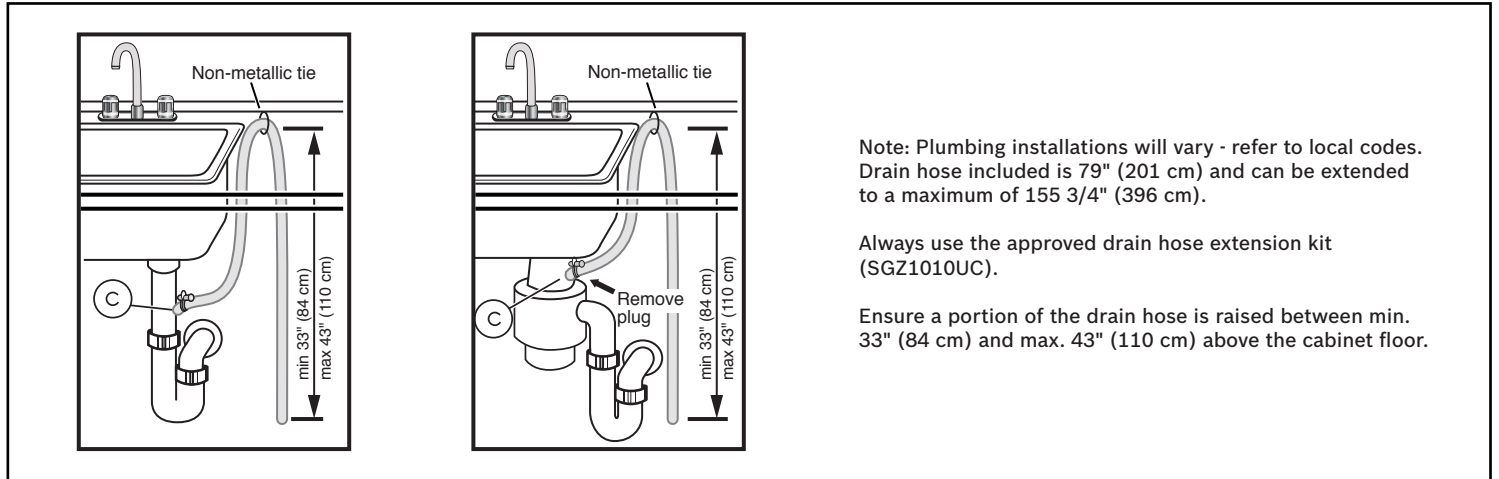

Notes: All height, width and depth dimensions are shown in inches. BSH reserves the absolute and unrestricted right to change product materials and specifications, at any time, without notice. Consult the product's installation instructions for final dimensional data and other details prior to making cutout.

24" Recessed Handle Dishwasher

300 Series – Stainless Steel SHEM63W55N

BOSCH

Invented for life

Installation Details

Accessories: To purchase Bosch accessories, cleaners & parts please visit www.bosch-home.com/us/store or call 1-800-944-2904 (Mon to Fri 5 am to 6 pm PST, Sat 6 am to 3 pm PST).