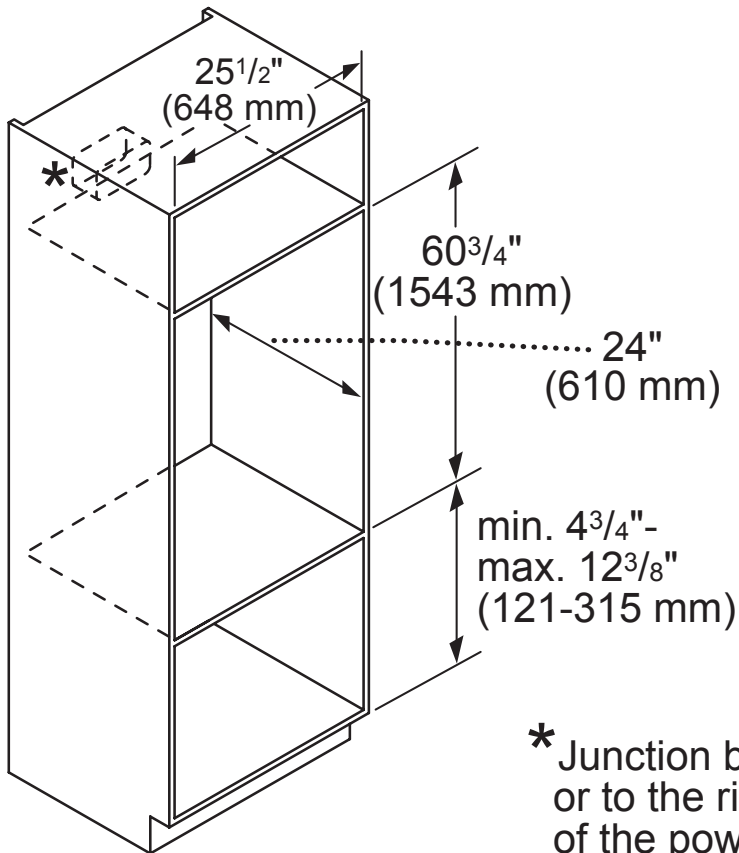

DIMENSIONS & WEIGHT

Overall Appliance Dimensions (HxWxD) (in)	61 3/8" x 26 3/4" x 23 7/8"
Required Cutout Size (HxWxD) (in)	60 3/4" x 25 1/2" x 24"
Microwave Cavity Size (cu. ft.)	1.5 cu. ft.
Oven Cavity Size – Upper / Lower Cavity (cu. ft.)	4.2 cu. ft.
Warming Drawer Cavity Size (cu. ft.)	2.3 cu. ft.
Overall Oven Interior Dimensions (HxWxD) (in)	22" x 17 7/8" x 17 6/8"
Usable Oven Interior Dimensions (HxWxD) (in)	19 3/4" x 12 5/8" x 17 1/8"
Net Weight (lbs)	274 lbs

Door Handle Depth*

Masterpiece
Handle

*Protrusion of handle from outer part of door. Does not include thickness of door

MEDMCW71JS

27-INCH TRIPLE COMBINATION BUILT-IN OVEN

MASTERPIECE® SERIES

27-INCH TRIPLE COMBINATION OVEN WITH MICROWAVE