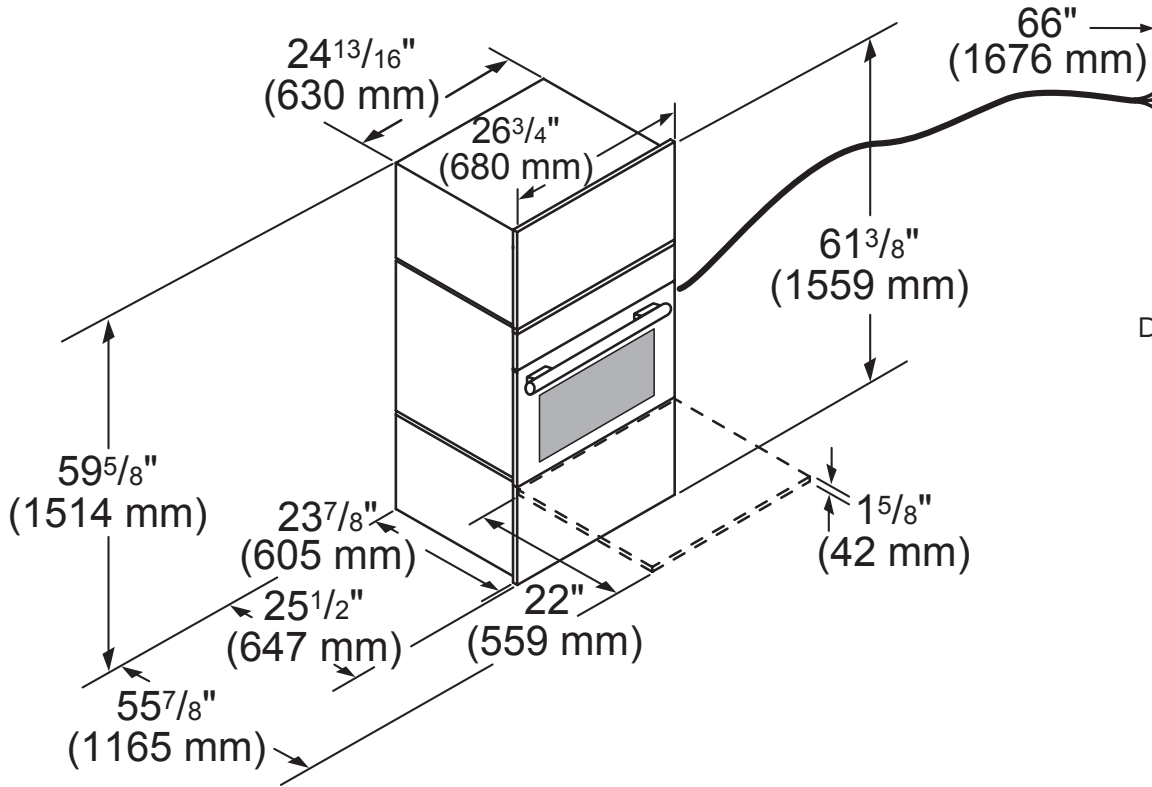

DIMENSIONS & WEIGHT

Overall Appliance Dimensions (HxWxD) (in)	61 3/8" x 26 3/4" x 23 7/8"
Required Cutout Size (HxWxD) (in)	60 3/4" x 25 1/2" x 24"
Microwave Cavity Size (cu. ft.)	1.5 cu. ft.
Oven Cavity Size – Upper / Lower Cavity (cu. ft.)	4.2 cu. ft.
Warming Drawer Cavity Size (cu. ft.)	2.3 cu. ft.
Overall Oven Interior Dimensions (HxWxD) (in)	22" x 17 7/8" x 17 6/8"
Usable Oven Interior Dimensions (HxWxD) (in)	19 3/4" x 12 5/8" x 17 1/8"
Net Weight (lbs)	274 lbs

ACCESSORIES (OPTIONAL)

TLSCPRCK27
27-Inch Oven Telescopic Rack

* Valid for wall oven and warming drawer

MEDMCW71JS
27-INCH TRIPLE COMBINATION BUILT-IN OVEN
 MASTERPIECE® SERIES

27-INCH TRIPLE COMBINATION OVEN WITH MICROWAVE

Door Handle Depth*

Masterpiece
Handle

*Protrusion of handle from outer part of door. Does not include thickness of door

MEDMCW71JS

27-INCH TRIPLE COMBINATION BUILT-IN OVEN

MASTERPIECE® SERIES

27-INCH TRIPLE COMBINATION OVEN WITH MICROWAVE