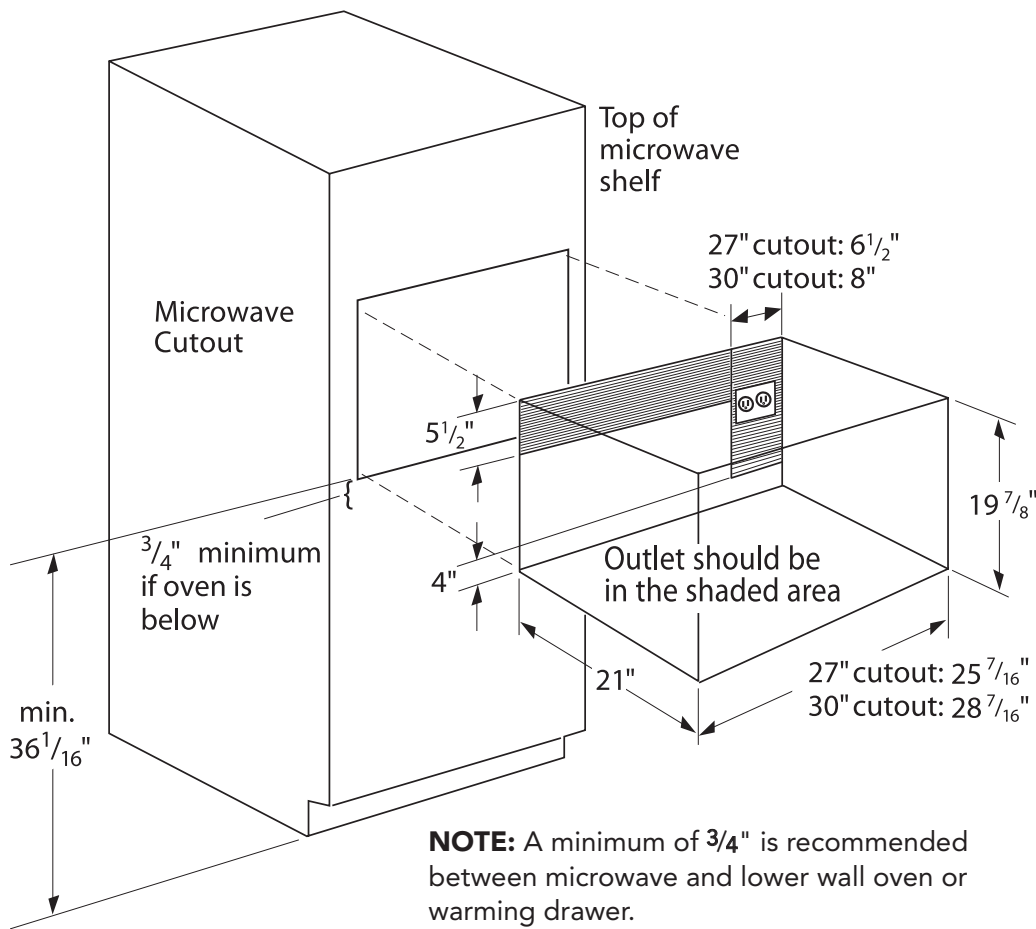

MCES
BUILT-IN MICROWAVE WITH CONVECTION
MASTERPIECE® & PROFESSIONAL SERIES

MICROWAVE OVEN AND CUTOUT DIMENSIONS

These warranties give you specific legal rights and you may have other rights that vary from state to state. Full warranty and limited warranty from date of installation. For complete warranty details, refer to your Use & Care manual, or ask your dealer.

Specifications are for planning purposes only. Refer to installation instructions and consult your countertop supplier prior to making counter opening. Consult with a heating and ventilation engineer for your specific ventilation requirements. For the most detailed information, refer to installation instructions accompanying product or write to Thermador indicating the model number. Specifications are correct at time of printing. Thermador reserves the right to change product specifications or design without notice. Some models are certified for use in Canada. Thermador is not responsible for products that are transported from the U.S. for use in Canada.