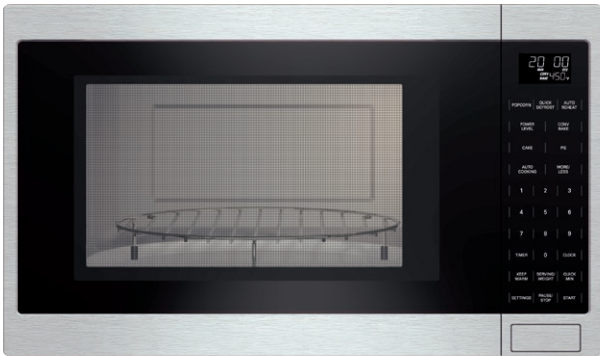

MCES

BUILT-IN MICROWAVE WITH CONVECTION

MASTERPIECE® & PROFESSIONAL SERIES

FEATURES & BENEFITS

- Automatic convection bake programs
- Innovative microwave inverter technology offers consistent cooking performance
- 1,000 watts microwave power and 10 microwave power levels
- Sensor cooking programs measure humidity and adjust cooking level and cooking time
- Built-in convection microwave is the perfect companion for any Thermador wall oven

ACCESSORIES (OPTIONAL)

MCT27JS
27-Inch Trim Kit

MCT30JS
30-Inch Trim Kit

GENERAL PROPERTIES

Cavity Color	Stainless Steel
Max. Microwave Power (W)	1,000 W

CAPACITY

Cavity Capacity (cu. ft.)	1.5 cu. ft.
Turntable Diameter (in.)	15"