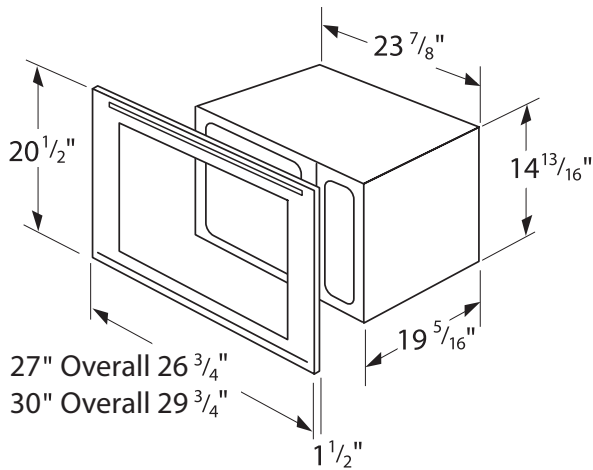

MCES
BUILT-IN MICROWAVE WITH CONVECTION
MASTERPIECE® & PROFESSIONAL SERIES

MICROWAVE OVEN AND CUTOUT DIMENSIONS

These warranties give you specific legal rights and you may have other rights that vary from state to state. Full warranty and limited warranty from date of installation. For complete warranty details, refer to your Use & Care manual, or ask your dealer.

Specifications are for planning purposes only. Refer to installation instructions and consult your countertop supplier prior to making counter opening. Consult with a heating and ventilation engineer for your specific ventilation requirements. For the most detailed information, refer to installation instructions accompanying product or write to Thermador indicating the model number. Specifications are correct at time of printing. Thermador reserves the right to change product specifications or design without notice. Some models are certified for use in Canada. Thermador is not responsible for products that are transported from the U.S. for use in Canada.