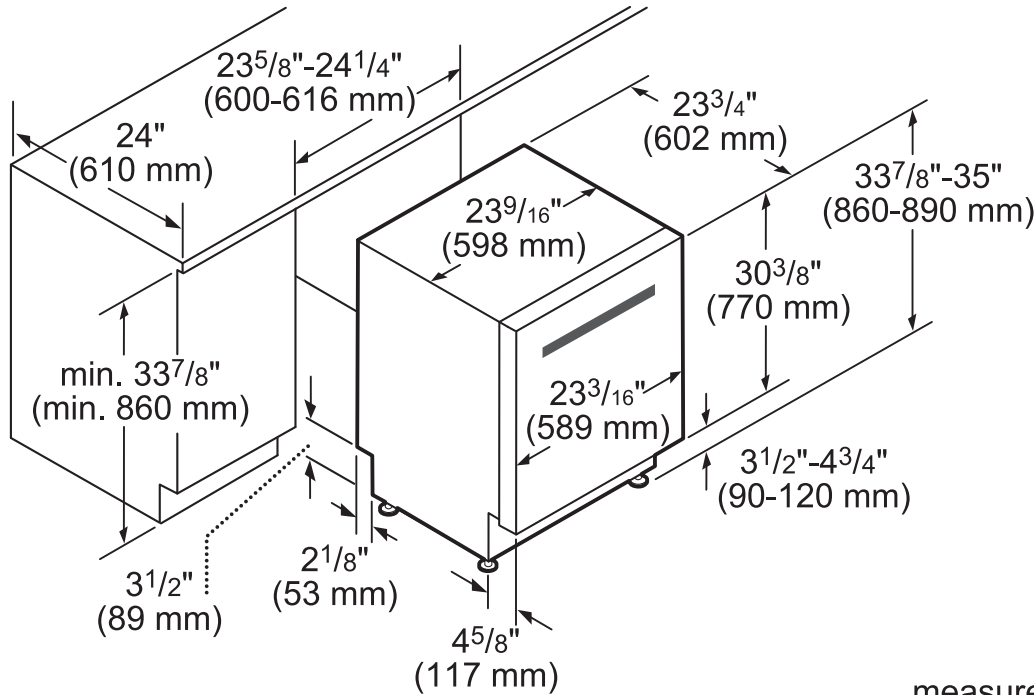

DWHD440MFP
EMERALD® 4-PROGRAM DISHWASHER
PROFESSIONAL SERIES HANDLE

DISHWASHER & CUTOUT DIMENSIONS

measurements in inches and mm

These warranties give you specific legal rights and you may have other rights that vary from state to state. Full warranty and limited warranty from date of installation. For complete warranty details, refer to your Use & Care manual, or ask your dealer.

Specifications are for planning purposes only. Refer to installation instructions and consult your countertop supplier prior to making counter opening. Consult with a heating and ventilation engineer for your specific ventilation requirements. For the most detailed information, refer to installation instructions accompanying product or write to Thermador indicating the model number. Specifications are correct at time of printing. Thermador reserves the right to change product specifications or design without notice. Some models are certified for use in Canada. Thermador is not responsible for products that are transported from the U.S. for use in Canada.