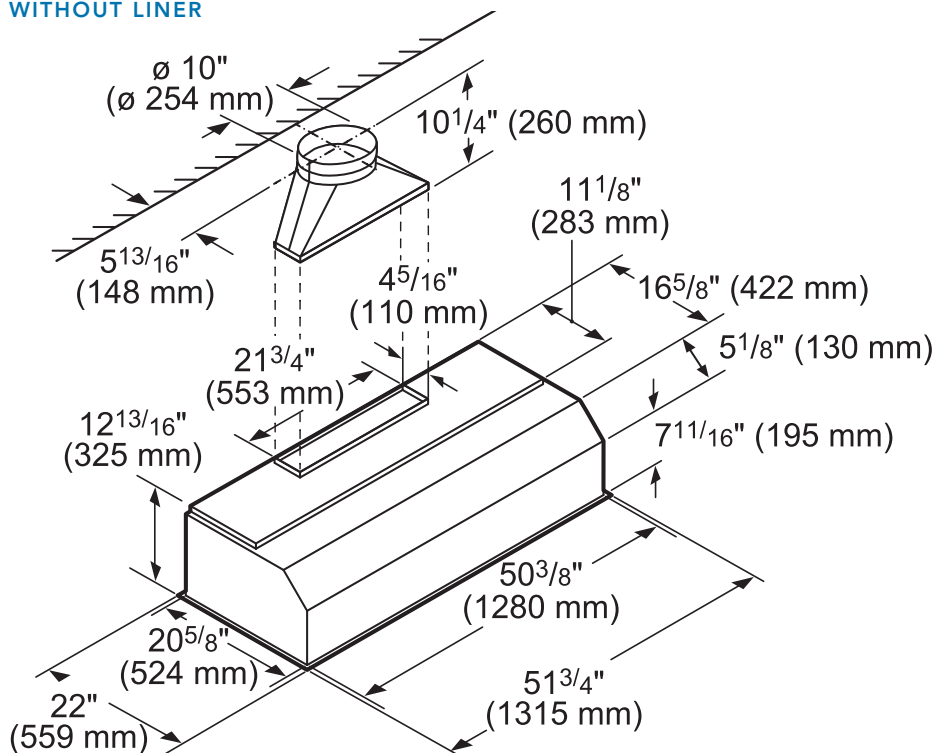

TECHNICAL DETAILS

Watts (W)	1,020 W
Current (A)	15 A
Volts (V)	120 V
Frequency (Hz)	60 Hz
Plug Type	Fixed Connection
Power Cord / Conduit Length (in)	Direct Wire at Junction Box

DIMENSIONS & WEIGHT

Overall Appliance Dimensions (Width of Canopy Included) (HxWxD) (in)	14 5/16" x 58 1/2" x 24 3/4"
Required Distance Above Cooktop/Range Cooking Surface	30" Electric / 30" Gas
Diameter of Air Duct (in.) Top	10"
Net Weight (lbs)	109 lbs

VCIB54JP

54-INCH CUSTOM INSERT WITH BLOWER

PROFESSIONAL SERIES

HOOD DIMENSIONS

WITH LINER

NOTE: VCIB Custom Insert models include a hood liner accessory. VCIB Custom Insert model installations that do not use the included liner must purchase the trims accessory to complete custom insert installation. See dimensional line drawing "WITHOUT LINER" for more information.

WITHOUT LINER

VCIB54JP

54-INCH CUSTOM INSERT WITH BLOWER

PROFESSIONAL SERIES

OPTIONAL ACCESSORIES

REMOTE CONTROL PANEL VC12REMKS

- Stainless steel finish
- Cable-connected to blower and hood controls (operation of controls only from remote)
- Cable length 30 ft.