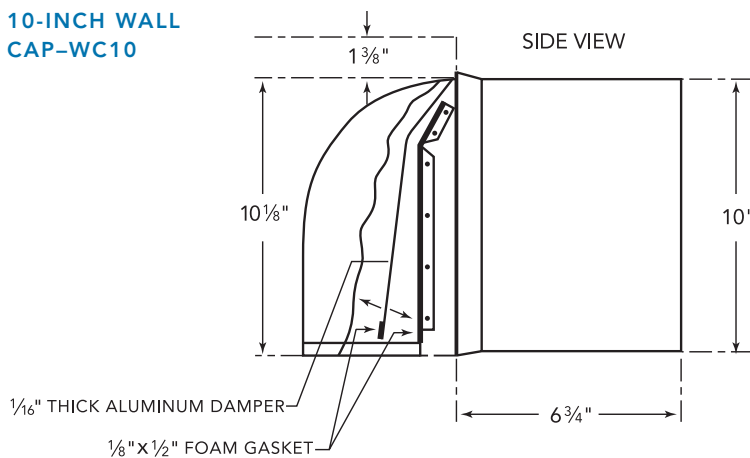

10-INCH WALL CAP-WC10