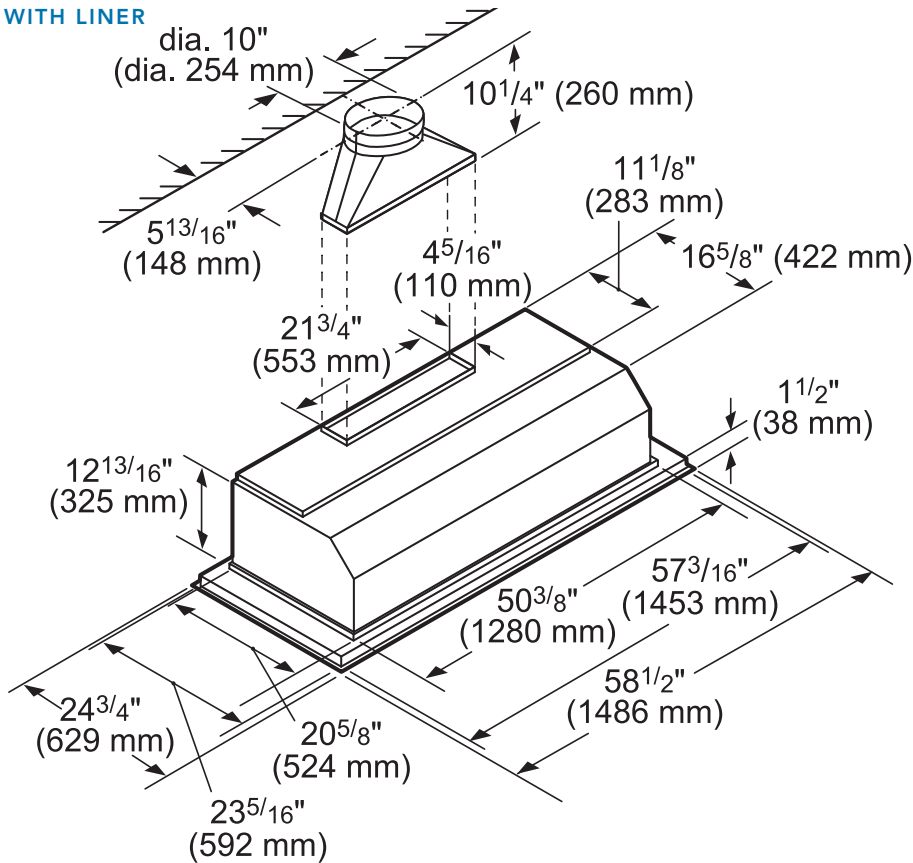

TECHNICAL DETAILS

Watts (W)	1,020 W
Current (A)	15 A
Volts (V)	120 V
Frequency (Hz)	60 Hz
Plug Type	Fixed Connection
Power Cord / Conduit Length (in)	Direct Wire at Junction Box

DIMENSIONS & WEIGHT

Overall Appliance Dimensions (Width of Canopy Included) (HxWxD) (in)	14 5/16" x 58 1/2" x 24 3/4"
Required Distance Above Cooktop/Range Cooking Surface	30" Electric / 30" Gas
Diameter of Air Duct (in.) Top	10"
Net Weight (lbs)	109 lbs

VCIB54JP

54-INCH CUSTOM INSERT WITH BLOWER

PROFESSIONAL SERIES

HOOD DIMENSIONS

WITH LINER

NOTE: VCIB Custom Insert models include a hood liner accessory. VCIB Custom Insert model installations that do not use the included liner must purchase the trims accessory to complete custom insert installation. See dimensional line drawing "WITHOUT LINER" for more information.

WITHOUT LINER

VCIB54JP

54-INCH CUSTOM INSERT WITH BLOWER

PROFESSIONAL SERIES

OPTIONAL ACCESSORIES

REMOTE CONTROL PANEL VC12REMKS

- Stainless steel finish
- Cable-connected to blower and hood controls (operation of controls only from remote)
- Cable length 30 ft.