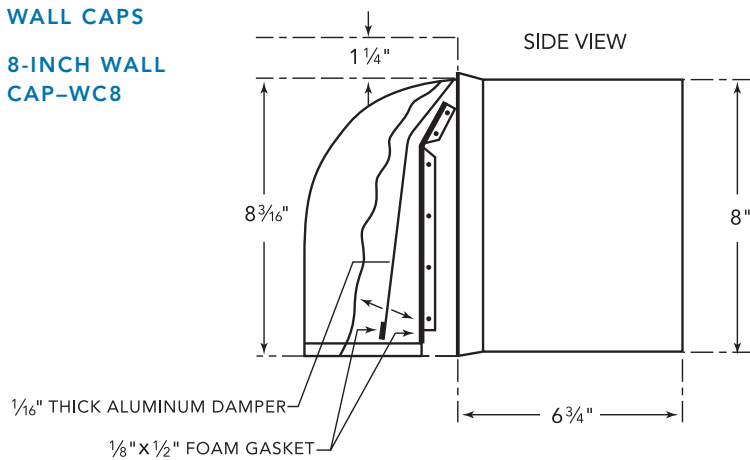

WALL CAPS

8-INCH WALL CAP-WC8