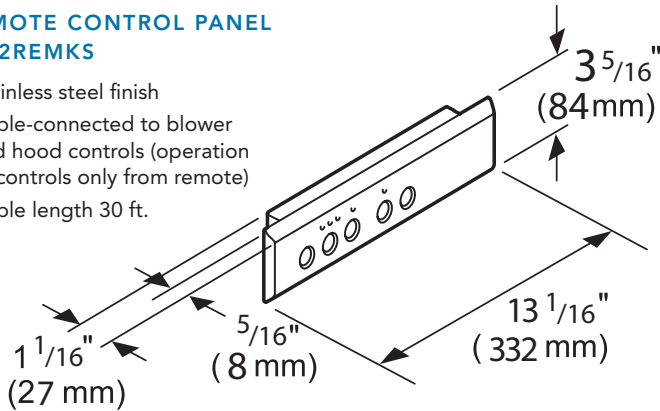

VCIB54JP

54-INCH CUSTOM INSERT WITH BLOWER

PROFESSIONAL SERIES

HOOD DIMENSIONS

WITH LINER

NOTE: VCIB Custom Insert models include a hood liner accessory. VCIB Custom Insert model installations that do not use the included liner must purchase the trims accessory to complete custom insert installation. See dimensional line drawing "WITHOUT LINER" for more information.

WITHOUT LINER

VCIB54JP

54-INCH CUSTOM INSERT WITH BLOWER

PROFESSIONAL SERIES

OPTIONAL ACCESSORIES

REMOTE CONTROL PANEL VC12REMKS

- Stainless steel finish
- Cable-connected to blower and hood controls (operation of controls only from remote)
- Cable length 30 ft.