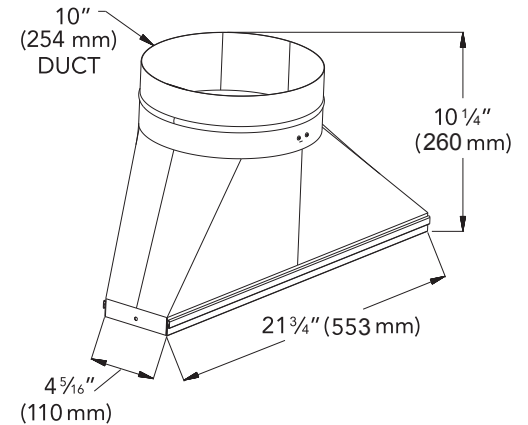

measurements in inches and mm

WALL CAPS

8-INCH WALL CAP-WC8

10-INCH WALL CAP-WC10

ROOF JACK & TRANSITION

ROOF JACK-RJ310

TRANSITION

CUSTOM HOOD INSTALLATION TRIM TRIMS254