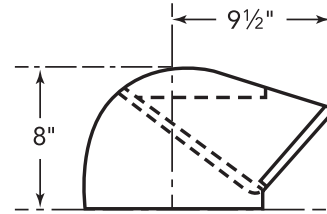

measurements in inches and mm

WALL CAPS

8-INCH WALL CAP-WC8

10-INCH WALL CAP-WC10

ROOF JACK & TRANSITION

ROOF JACK-RJ310

TRANSITION

CUSTOM HOOD INSTALLATION TRIM TRIMS254