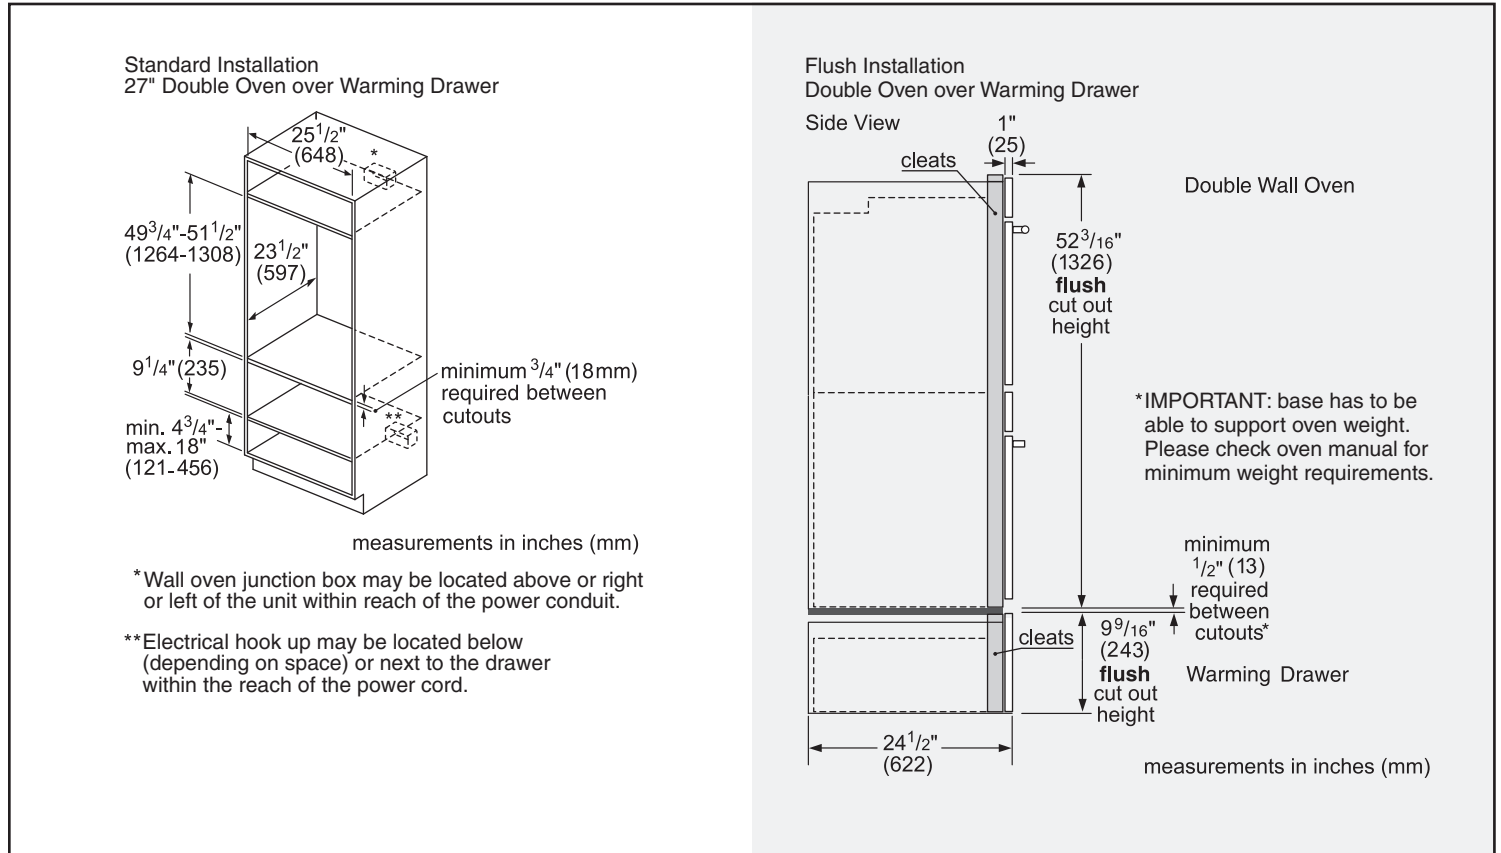

Dimensions & Weight

Overall appliance dimensions (HxWxD)	52 1/16" x 26 3/4" x 24 1/2"
Required cutout size – Standard (HxWxD)	49 3/4" – 51 1/2" x 25 1/2" x 23 1/2"
Required cutout size – Flush (HxWxD)	52 3/16" x 27" x 24 1/2"
Oven cavity size	3.9 cu. ft.
Overall oven interior dimensions (HxWxD)	17 13/16" x 21 1/16" x 18"
Usable oven interior dimensions (HxWxD)	12 5/16" x 20 1/4" x 15 1/4"
Net weight	243 lbs

Notes: All height, width and depth dimensions are shown in inches. BSH reserves the absolute and unrestricted right to change product materials and specifications, at any time, without notice. Consult the product's installation instructions for final dimensional data and other details prior to making cutout.

27" Double Wall Oven

800 Series – Stainless Steel HBN8651UC

BOSCH

Invented for life

Installation Details

Accessories: To purchase Bosch accessories, cleaners & parts please visit www.bosch-home.com/us/store or call 1-800-944-2904 (Mon to Fri 5 am to 6 pm PST, Sat 6 am to 3 pm PST).