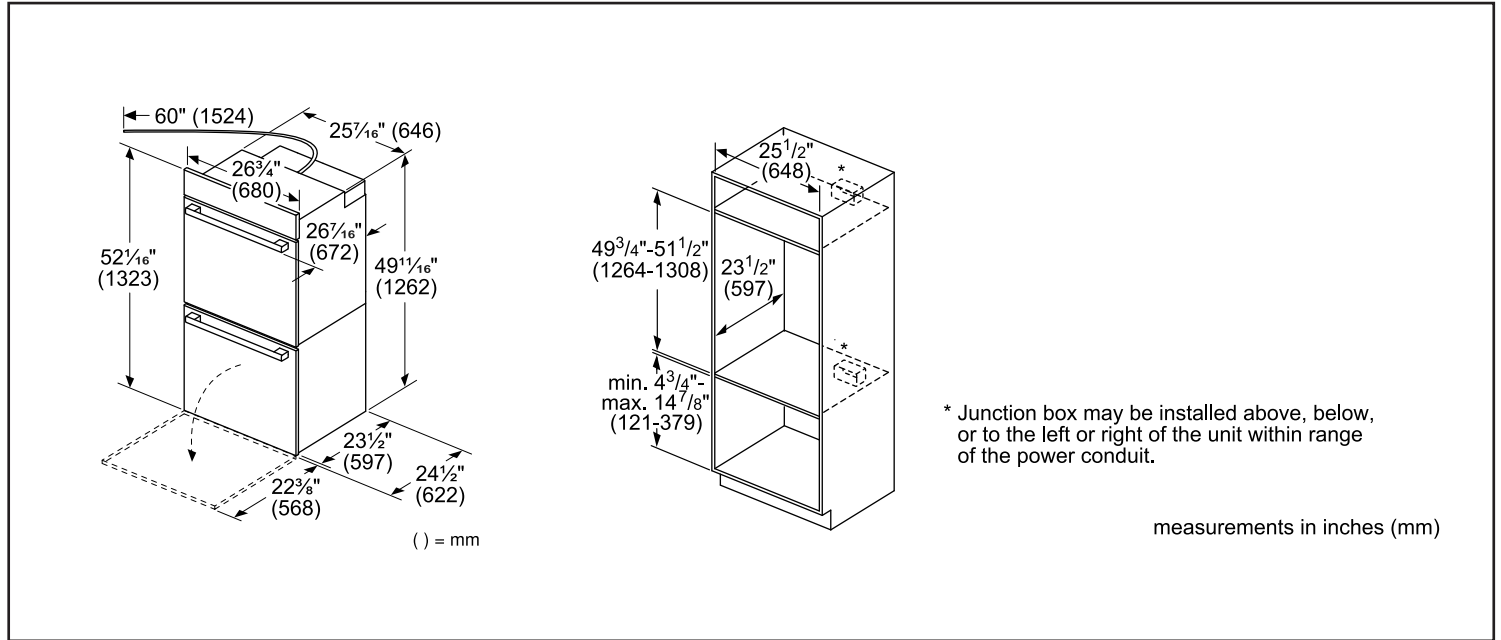

27" Double Wall Oven

800 Series – Stainless Steel HBN8651UC

BOSCH
Invented for life

Installation Details

Accessories: To purchase Bosch accessories, cleaners & parts please visit www.bosch-home.com/us/store or call 1-800-944-2904 (Mon to Fri 5 am to 6 pm PST, Sat 6 am to 3 pm PST).

Notes: All height, width and depth dimensions are shown in inches. BSH reserves the absolute and unrestricted right to change product materials and specifications, at any time, without notice. Consult the product's installation instructions for final dimensional data and other details prior to making cutout.

Warranties: Please see Use & Care manual or Bosch website for statement of limited warranty.

For more information on our entire line of products, go to www.bosch-home.com/us or call 1-800-944-2904

© BSH Home Appliances Corporation. All rights reserved. Bosch is a registered trademark of Robert Bosch GmbH.