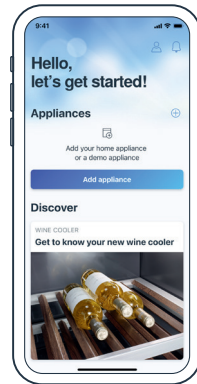

## Connect your wine cooler with Home Connect today

- 1 Download the Home Connect app and follow the instructions

- 2 Scan here to connect with the Home Connect app

Your QR-Code | **Scan here**