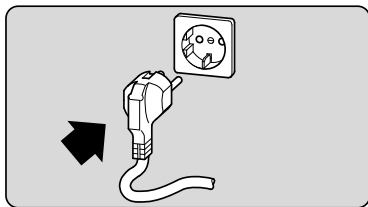

verspannen
brace
calar verticalement
Enrasar

Ø4X30

Torx
T 20

Ø4X36

Ø4X15

Torx
T 20

Dichtheit prüfen
Check for leaks
Verifiez l'étanchéité
Verificar la estanqueidad

max. 10 Nm

Dichtheit prüfen
Check for leaks
Verifiez l'étanchéité
Verificar la estanqueidad

A series of horizontal lines for writing, starting from the top of the page and extending to the bottom, with a vertical margin line on the left side.