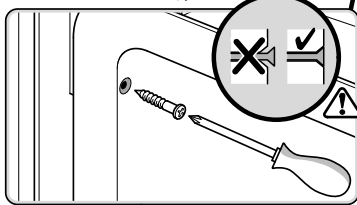

verspannen
brace
calar verticalement
Enrasar

Ø4X30

Torx
T 20

Ø4X36

Ø4X15

Torx
T 20

Dichtheit prüfen
Check for leaks
Verifiez l'étanchéité
Verificar la estanqueidad

max. 10 Nm

Dichtheit prüfen
Check for leaks
Verifiez l'étanchéité
Verificar la estanqueidad

A series of horizontal lines for writing, starting from the top of the page and extending to the bottom, with a vertical margin line on the left side.