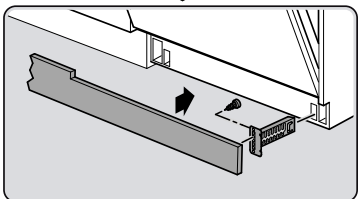

verspannen
brace
calar verticalement
Enrasar

Ø4X30

Torx
T 20

Ø4X36

Ø4X15

Torx
T 20

Dichtheit prüfen
Check for leaks
Verifiez l'étanchéité
Verificar la estanqueidad

max. 10 Nm

Dichtheit prüfen
Check for leaks
Verifiez l'étanchéité
Verificar la estanqueidad

A series of horizontal lines for writing, starting from the top of the page and extending to the bottom, with a vertical margin line on the left side.