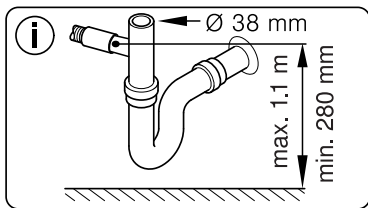

verspannen
brace
calar verticalement
Enrasar

Ø4X30

Torx
T 20

Ø4X36

Ø4X15

Torx
T 20

Dichtheit prüfen
Check for leaks
Verifiez l'étanchéité
Verificar la estanqueidad

max. 10 Nm

Dichtheit prüfen
Check for leaks
Verifiez l'étanchéité
Verificar la estanqueidad

A series of horizontal lines for writing, starting from the top of the page and extending to the bottom, with a vertical margin line on the left side.