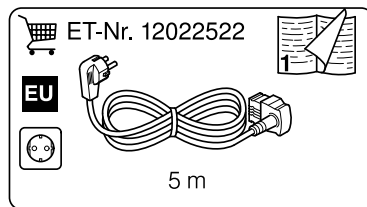

verspannen
brace
calar verticalement
Enrasar

Ø4X30

Torx
T 20

Ø4X36

Ø4X15

Torx
T 20

Dichtheit prüfen
Check for leaks
Verifiez l'étanchéité
Verificar la estanqueidad

max. 10 Nm

Dichtheit prüfen
Check for leaks
Verifiez l'étanchéité
Verificar la estanqueidad

A series of horizontal lines for writing, starting from the top of the page and extending to the bottom, with a vertical margin line on the left side.