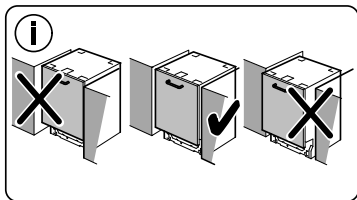

verspannen
brace
calar verticalement
Enrasar

Ø4X30

Torx
T 20

Ø4X36

Ø4X15

Torx
T 20

Dichtheit prüfen
Check for leaks
Verifiez l'étanchéité
Verificar la estanqueidad

max. 10 Nm

Dichtheit prüfen
Check for leaks
Verifiez l'étanchéité
Verificar la estanqueidad

A series of horizontal lines for writing, starting from the top of the page and extending to the bottom, with a vertical margin line on the left side.