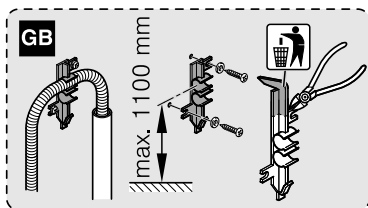

verspannen
brace
calar verticalement
Enrasar

Ø4X30

Torx
T 20

Ø4X36

Ø4X15

Torx
T 20

Dichtheit prüfen
Check for leaks
Verifiez l'étanchéité
Verificar la estanqueidad

max. 10 Nm

Dichtheit prüfen
Check for leaks
Verifiez l'étanchéité
Verificar la estanqueidad

A series of horizontal lines for writing, starting from the top of the page and extending to the bottom, with a vertical margin line on the left side.