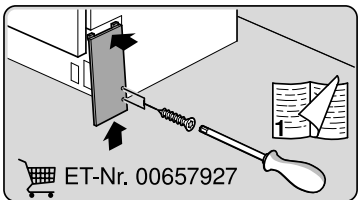

verspannen
brace
calar verticalement
Enrasar

Ø4X30

Torx
T 20

Ø4X36

Ø4X15

Torx
T 20

Dichtheit prüfen
Check for leaks
Verifiez l'étanchéité
Verificar la estanqueidad

max. 10 Nm

Dichtheit prüfen
Check for leaks
Verifiez l'étanchéité
Verificar la estanqueidad

A series of horizontal lines for writing, starting from the top of the page and extending to the bottom, with a vertical margin line on the left side.