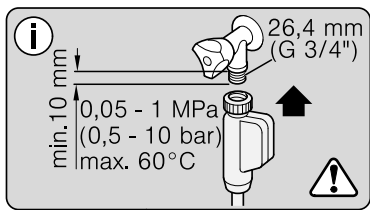

verspannen
brace
calar verticalement
Enrasar

Ø4X30

Torx
T 20

Ø4X36

Ø4X15

Torx
T 20

Dichtheit prüfen
Check for leaks
Verifiez l'étanchéité
Verificar la estanqueidad

max. 10 Nm

Dichtheit prüfen
Check for leaks
Verifiez l'étanchéité
Verificar la estanqueidad

A series of horizontal lines for writing, starting from the top of the page and extending to the bottom, with a vertical margin line on the left side.