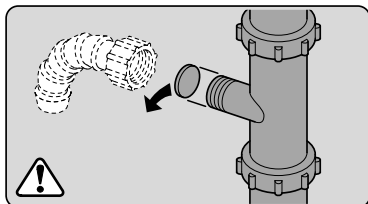

verspannen
brace
calar verticalement
Enrasar

Ø4X30

Torx
T 20

Ø4X36

Ø4X15

Torx
T 20

Dichtheit prüfen
Check for leaks
Verifiez l'étanchéité
Verificar la estanqueidad

max. 10 Nm

Dichtheit prüfen
Check for leaks
Verifiez l'étanchéité
Verificar la estanqueidad

A series of horizontal lines for writing, starting from the top of the page and extending to the bottom, with a vertical margin line on the left side.