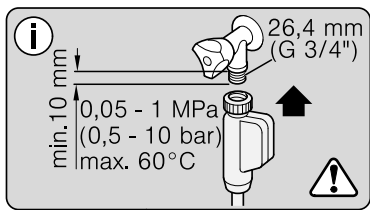

Ø4X15

Torx
T 20

verspannen
brace
calar verticalement
Enrasar

Torx
T 20

Ø4X15

Torx
T 20

Dichtheit prüfen
Check for leaks
Verifiez l'étanchéité
Verificar la estanqueidad

max. 10 Nm

Dichtheit prüfen
Check for leaks
Verifiez l'étanchéité
Verificar la estanqueidad

A series of horizontal lines for writing, starting from the top and extending to the bottom of the page, with a vertical margin line on the left side.