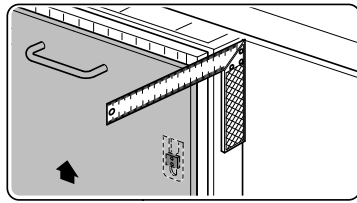

Ø4X15

Torx
T 20

verspannen
brace
calar verticalement
Enrasar

Torx
T 20

Ø4X15

Torx
T 20

Dichtheit prüfen
Check for leaks
Verifiez l'étanchéité
Verificar la estanqueidad

max. 10 Nm

Dichtheit prüfen
Check for leaks
Verifiez l'étanchéité
Verificar la estanqueidad

A series of horizontal lines for writing, starting from the top and extending to the bottom of the page, with a vertical margin line on the left side.