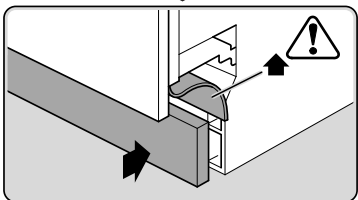

Ø4X15

Torx
T 20

verspannen
brace
calar verticalement
Enrasar

Torx
T 20

Ø4X15

Torx
T 20

Dichtheit prüfen
Check for leaks
Verifiez l'étanchéité
Verificar la estanqueidad

max. 10 Nm

Dichtheit prüfen
Check for leaks
Verifiez l'étanchéité
Verificar la estanqueidad

A series of horizontal lines for writing, starting from the top and extending to the bottom of the page, with a vertical margin line on the left side.