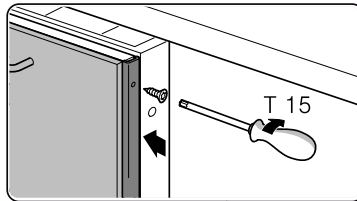

Ø4X15

Torx
T 20

verspannen
brace
calar verticalement
Enrasar

Torx
T 20

Ø4X15

Torx
T 20

Dichtheit prüfen
Check for leaks
Verifiez l'étanchéité
Verificar la estanqueidad

max. 10 Nm

Dichtheit prüfen
Check for leaks
Verifiez l'étanchéité
Verificar la estanqueidad

A series of horizontal lines for writing, starting from the top and extending to the bottom of the page, with a vertical margin line on the left side.