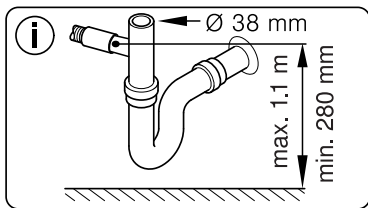

Ø4X15

Torx
T 20

verspannen
brace
calar verticalement
Enrasar

Torx
T 20

Ø4X15

Torx
T 20

Dichtheit prüfen
Check for leaks
Verifiez l'étanchéité
Verificar la estanqueidad

max. 10 Nm

Dichtheit prüfen
Check for leaks
Verifiez l'étanchéité
Verificar la estanqueidad

A series of horizontal lines for writing, starting from the top and extending to the bottom of the page, with a vertical margin line on the left side.