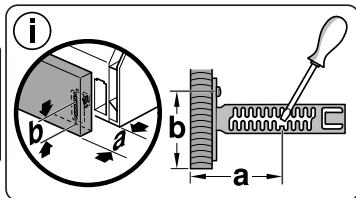

Ø4X15

Torx
T 20

verspannen
brace
calar verticalement
Enrasar

Torx
T 20

Ø4X15

Torx
T 20

Dichtheit prüfen
Check for leaks
Verifiez l'étanchéité
Verificar la estanqueidad

max. 10 Nm

Dichtheit prüfen
Check for leaks
Verifiez l'étanchéité
Verificar la estanqueidad

A series of horizontal lines for writing, starting from the top and extending to the bottom of the page, with a vertical margin line on the left side.