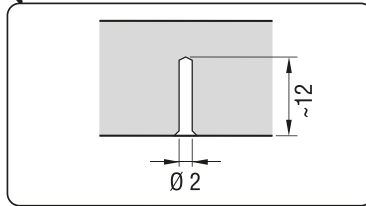

Ø4X15

Torx
T 20

verspannen
brace
calar verticalement
Enrasar

Torx
T 20

Ø4X15

Torx
T 20

Dichtheit prüfen
Check for leaks
Verifiez l'étanchéité
Verificar la estanqueidad

max. 10 Nm

Dichtheit prüfen
Check for leaks
Verifiez l'étanchéité
Verificar la estanqueidad

A series of horizontal lines for writing, starting from the top and extending to the bottom of the page, with a vertical margin line on the left side.