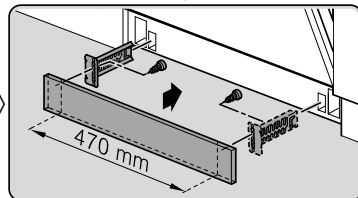

Ø4X15

Torx
T 20

verspannen
brace
calar verticalement
Enrasar

Torx
T 20

Ø4X15

Torx
T 20

Dichtheit prüfen
Check for leaks
Verifiez l'étanchéité
Verificar la estanqueidad

max. 10 Nm

Dichtheit prüfen
Check for leaks
Verifiez l'étanchéité
Verificar la estanqueidad

A series of horizontal lines for writing, starting from the top and extending to the bottom of the page, with a vertical margin line on the left side.