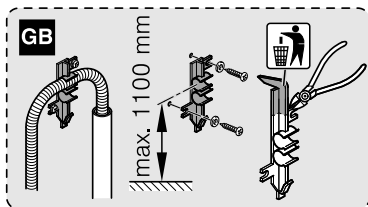

Ø4X15

Torx
T 20

verspannen
brace
calar verticalement
Enrasar

Torx
T 20

Ø4X15

Torx
T 20

Dichtheit prüfen
Check for leaks
Verifiez l'étanchéité
Verificar la estanqueidad

max. 10 Nm

Dichtheit prüfen
Check for leaks
Verifiez l'étanchéité
Verificar la estanqueidad

A series of horizontal lines for writing, starting from the top and extending to the bottom of the page, with a vertical margin line on the left side.