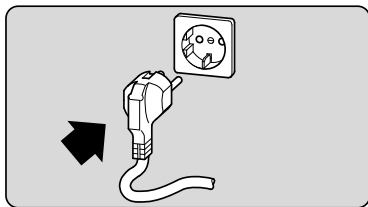

Ø4X15

Torx
T 20

verspannen
brace
calar verticalement
Enrasar

Torx
T 20

Ø4X15

Torx
T 20

Dichtheit prüfen
Check for leaks
Verifiez l'étanchéité
Verificar la estanqueidad

max. 10 Nm

Dichtheit prüfen
Check for leaks
Verifiez l'étanchéité
Verificar la estanqueidad

A series of horizontal lines for writing, starting from the top and extending to the bottom of the page, with a vertical margin line on the left side.