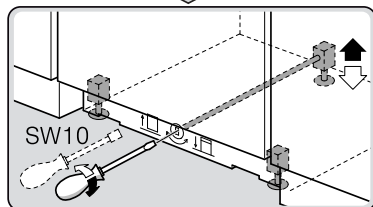

Ø4X15

Torx
T 20

verspannen
brace
calar verticalement
Enrasar

Torx
T 20

Ø4X15

Torx
T 20

Dichtheit prüfen
Check for leaks
Verifiez l'étanchéité
Verificar la estanqueidad

max. 10 Nm

Dichtheit prüfen
Check for leaks
Verifiez l'étanchéité
Verificar la estanqueidad

A series of horizontal lines for writing, starting from the top and extending to the bottom of the page, with a vertical margin line on the left side.