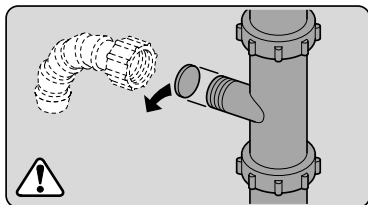

Ø4X15

Torx
T 20

verspannen
brace
calar verticalement
Enrasar

Torx
T 20

Ø4X15

Torx
T 20

Dichtheit prüfen
Check for leaks
Verifiez l'étanchéité
Verificar la estanqueidad

max. 10 Nm

Dichtheit prüfen
Check for leaks
Verifiez l'étanchéité
Verificar la estanqueidad

A series of horizontal lines for writing, starting from the top and extending to the bottom of the page, with a vertical margin line on the left side.