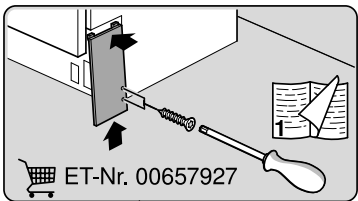

Ø4X15

Torx
T 20

verspannen
brace
calar verticalement
Enrasar

Torx
T 20

Ø4X15

Torx
T 20

Dichtheit prüfen
Check for leaks
Verifiez l'étanchéité
Verificar la estanqueidad

max. 10 Nm

Dichtheit prüfen
Check for leaks
Verifiez l'étanchéité
Verificar la estanqueidad

A series of horizontal lines for writing, starting from the top and extending to the bottom of the page, with a vertical margin line on the left side.