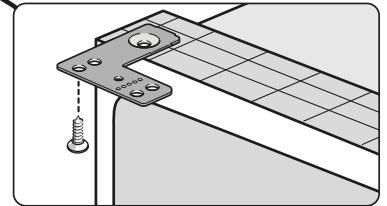

Ø4X15

Torx
T 20

verspannen
brace
calar verticalement
Enrasar

Torx
T 20

Ø4X15

Torx
T 20

Dichtheit prüfen
Check for leaks
Verifiez l'étanchéité
Verificar la estanqueidad

max. 10 Nm

Dichtheit prüfen
Check for leaks
Verifiez l'étanchéité
Verificar la estanqueidad

A series of horizontal lines for writing, starting from the top and extending to the bottom of the page, with a vertical margin line on the left side.