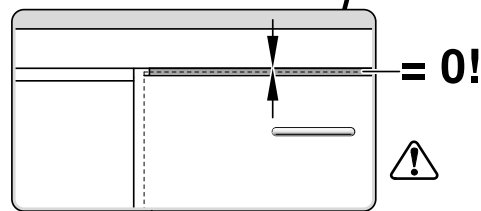

Ø4X15

Torx
T 20

verspannen
brace
calar verticalement
Enrasar

Torx
T 20

Ø4X15

Torx
T 20

Dichtheit prüfen
Check for leaks
Verifiez l'étanchéité
Verificar la estanqueidad

max. 10 Nm

Dichtheit prüfen
Check for leaks
Verifiez l'étanchéité
Verificar la estanqueidad

A series of horizontal lines for writing, starting from the top and extending to the bottom of the page, with a vertical margin line on the left side.