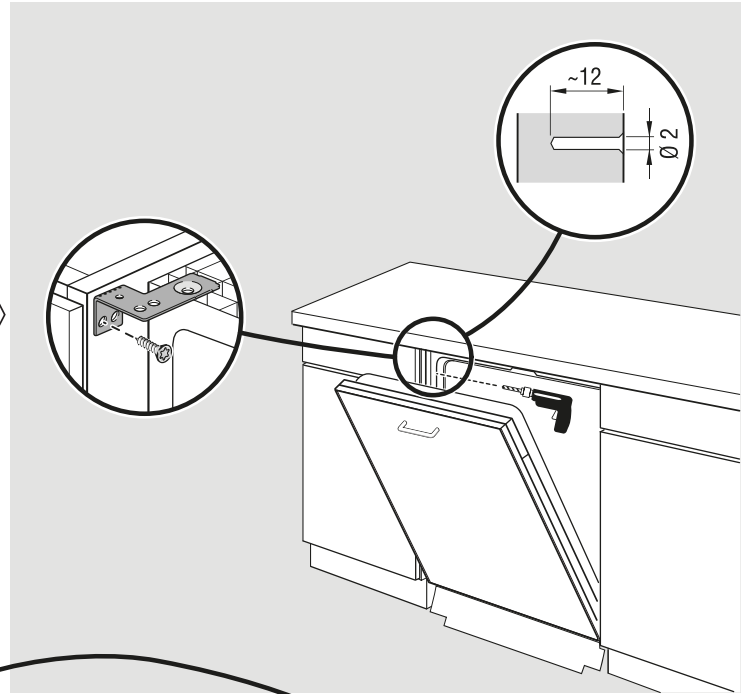

Ø4X15

Torx
T 20

verspannen
brace
calar verticalement
Enrasar

Torx
T 20

Ø4X15

Torx
T 20

Dichtheit prüfen
Check for leaks
Verifiez l'étanchéité
Verificar la estanqueidad

max. 10 Nm

Dichtheit prüfen
Check for leaks
Verifiez l'étanchéité
Verificar la estanqueidad

A series of horizontal lines for writing, starting from the top and extending to the bottom of the page, with a vertical margin line on the left side.