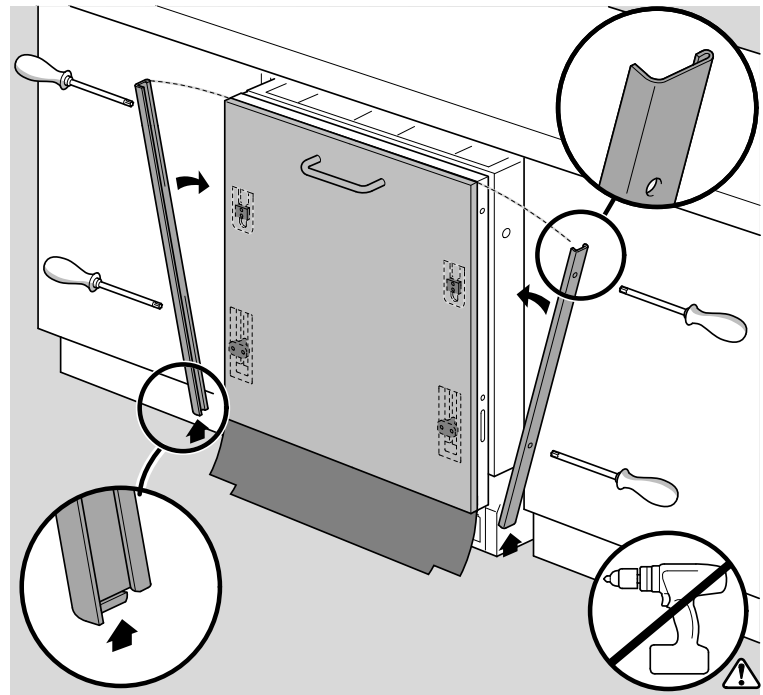

Ø4X15

Torx
T 20

verspannen
brace
calar verticalement
Enrasar

Torx
T 20

Ø4X15

Torx
T 20

Dichtheit prüfen
Check for leaks
Verifiez l'étanchéité
Verificar la estanqueidad

max. 10 Nm

Dichtheit prüfen
Check for leaks
Verifiez l'étanchéité
Verificar la estanqueidad

A series of horizontal lines for writing, starting from the top and extending to the bottom of the page, with a vertical margin line on the left side.