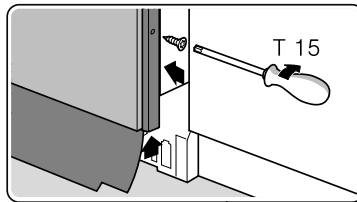

Ø4X15

Torx
T 20

verspannen
brace
calar verticalement
Enrasar

Torx
T 20

Ø4X15

Torx
T 20

Dichtheit prüfen
Check for leaks
Verifiez l'étanchéité
Verificar la estanqueidad

max. 10 Nm

Dichtheit prüfen
Check for leaks
Verifiez l'étanchéité
Verificar la estanqueidad

A series of horizontal lines for writing, starting from the top and extending to the bottom of the page, with a vertical margin line on the left side.