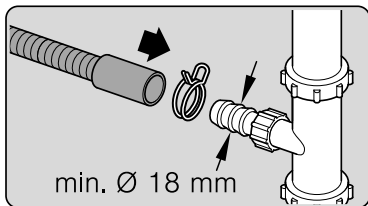

Ø4X15

Torx
T 20

verspannen
brace
calar verticalement
Enrasar

Torx
T 20

Ø4X15

Torx
T 20

Dichtheit prüfen
Check for leaks
Verifiez l'étanchéité
Verificar la estanqueidad

max. 10 Nm

Dichtheit prüfen
Check for leaks
Verifiez l'étanchéité
Verificar la estanqueidad

A series of horizontal lines for writing, starting from the top and extending to the bottom of the page, with a vertical margin line on the left side.