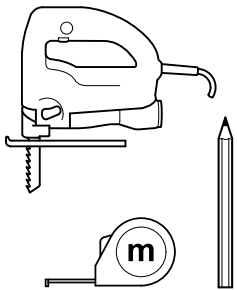

Ø4X15

Torx
T 20

verspannen
brace
calar verticalement
Enrasar

Torx
T 20

Ø4X15

Torx
T 20

Dichtheit prüfen
Check for leaks
Verifiez l'étanchéité
Verificar la estanqueidad

max. 10 Nm

Dichtheit prüfen
Check for leaks
Verifiez l'étanchéité
Verificar la estanqueidad

A series of horizontal lines for writing, starting from the top and extending to the bottom of the page, with a vertical margin line on the left side.