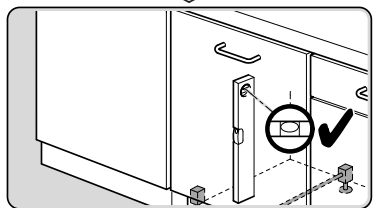

Ø4X15

Torx
T 20

verspannen
brace
calar verticalement
Enrasar

Torx
T 20

Ø4X15

Torx
T 20

Dichtheit prüfen
Check for leaks
Verifiez l'étanchéité
Verificar la estanqueidad

max. 10 Nm

Dichtheit prüfen
Check for leaks
Verifiez l'étanchéité
Verificar la estanqueidad

A series of horizontal lines for writing, starting from the top and extending to the bottom of the page, with a vertical margin line on the left side.