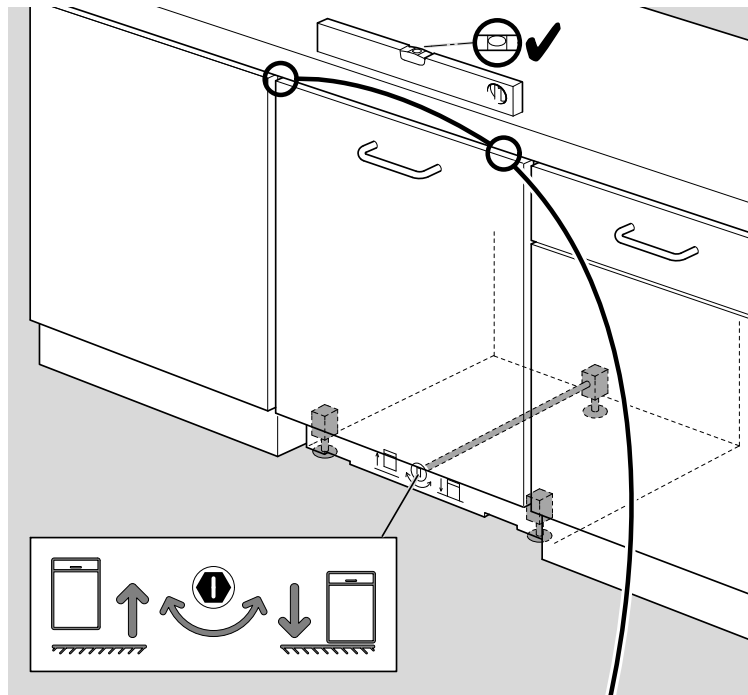

Ø4X15

Torx
T 20

verspannen
brace
calar verticalement
Enrasar

Torx
T 20

Ø4X15

Torx
T 20

Dichtheit prüfen
Check for leaks
Verifiez l'étanchéité
Verificar la estanqueidad

max. 10 Nm

Dichtheit prüfen
Check for leaks
Verifiez l'étanchéité
Verificar la estanqueidad

A series of horizontal lines for writing, starting from the top and extending to the bottom of the page, with a vertical margin line on the left side.