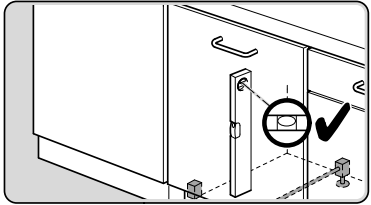

verspannen
brace
calar verticalement
Enrasar