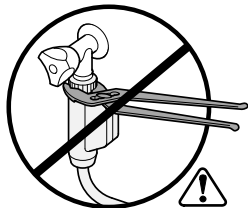

Ø4X15

Torx
T 20

Dichtheit prüfen
Check for leaks
Verifiez l'étanchéité
Verificar la estanqueidad

max. 10 Nm

Dichtheit prüfen
Check for leaks
Verifiez l'étanchéité
Verificar la estanqueidad

A series of horizontal lines for writing, starting from a vertical margin line on the left and extending across the page.