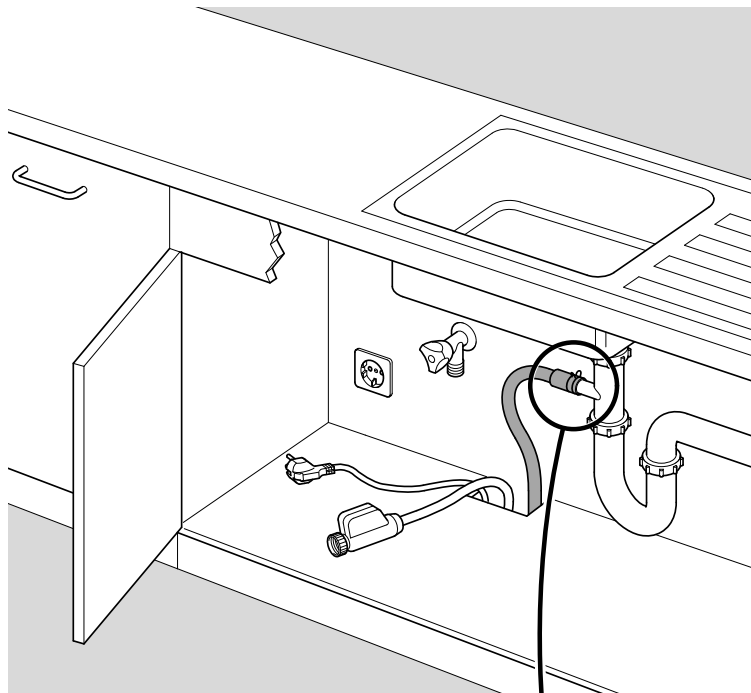

Ø4X15

Torx
T 20

Dichtheit prüfen
Check for leaks
Verifiez l'étanchéité
Verificar la estanqueidad

max. 10 Nm

Dichtheit prüfen
Check for leaks
Verifiez l'étanchéité
Verificar la estanqueidad

A series of horizontal lines for writing, starting from a vertical margin line on the left and extending across the page.