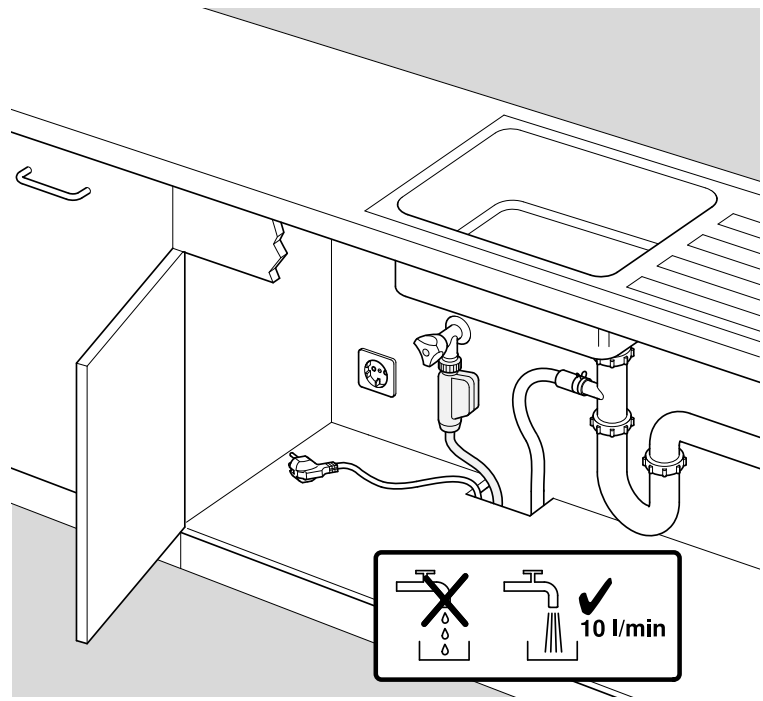

Ø4X15

Torx
T 20

Dichtheit prüfen
Check for leaks
Verifiez l'étanchéité
Verificar la estanqueidad

max. 10 Nm

Dichtheit prüfen
Check for leaks
Verifiez l'étanchéité
Verificar la estanqueidad

A series of horizontal lines for writing, starting from a vertical margin line on the left and extending across the page.