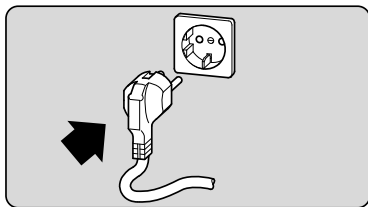

Ø4X15

Torx
T 20

Dichtheit prüfen
Check for leaks
Verifiez l'étanchéité
Verificar la estanqueidad

max. 10 Nm

Dichtheit prüfen
Check for leaks
Verifiez l'étanchéité
Verificar la estanqueidad

A series of horizontal lines for writing, starting from a vertical margin line on the left and extending across the page.