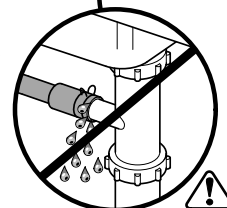

Ø4X15

Torx
T 20

Dichtheit prüfen
Check for leaks
Verifiez l'étanchéité
Verificar la estanqueidad

max. 10 Nm

Dichtheit prüfen
Check for leaks
Verifiez l'étanchéité
Verificar la estanqueidad

A series of horizontal lines for writing, starting from a vertical margin line on the left and extending across the page.