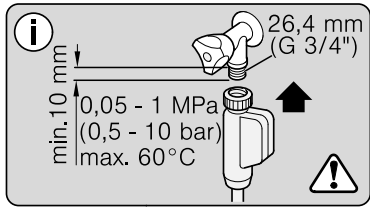

Ø4X15

Torx
T 20

Dichtheit prüfen
Check for leaks
Verifiez l'étanchéité
Verificar la estanqueidad

max. 10 Nm

Dichtheit prüfen
Check for leaks
Verifiez l'étanchéité
Verificar la estanqueidad

A series of horizontal lines for writing, starting from a vertical margin line on the left and extending across the page.