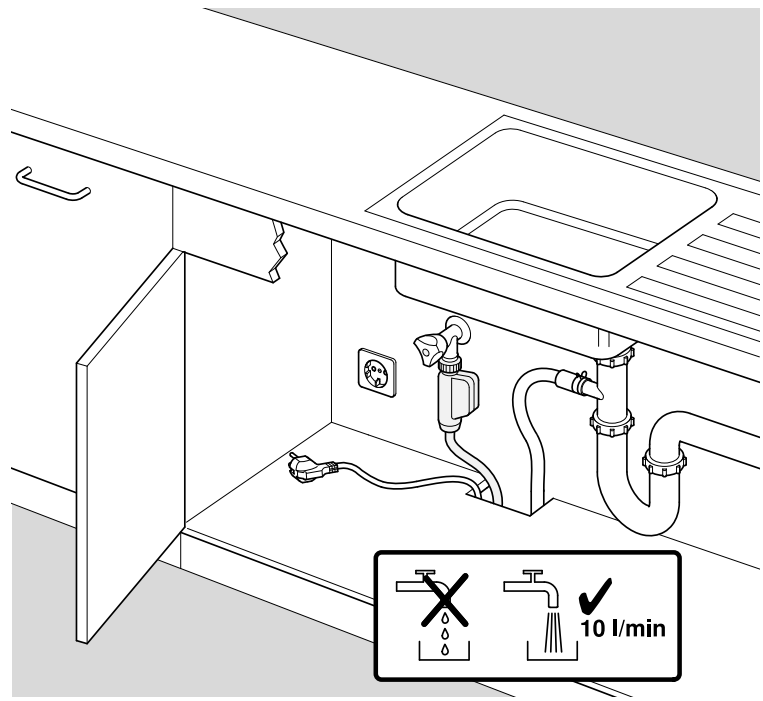

Ø4X15

Torx
T 20

Dichtheit prüfen
Check for leaks
Verifiez l'étanchéité
Verificar la estanqueidad

max. 10 Nm

Dichtheit prüfen
Check for leaks
Verifiez l'étanchéité
Verificar la estanqueidad

A series of horizontal lines for writing, starting from the top and extending down the page, with a vertical margin line on the left side.