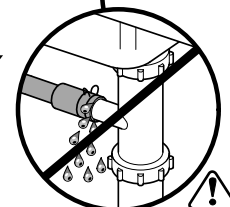

Ø4X15

Torx
T 20

Dichtheit prüfen
Check for leaks
Verifiez l'étanchéité
Verificar la estanqueidad

max. 10 Nm

Dichtheit prüfen
Check for leaks
Verifiez l'étanchéité
Verificar la estanqueidad

A series of horizontal lines for writing, starting from the top and extending down the page, with a vertical margin line on the left side.