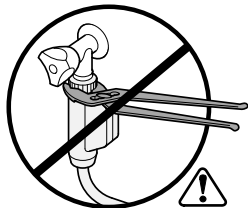

Ø4X15

Torx
T 20

Dichtheit prüfen
Check for leaks
Verifiez l'étanchéité
Verificar la estanqueidad

max. 10 Nm

Dichtheit prüfen
Check for leaks
Verifiez l'étanchéité
Verificar la estanqueidad

A series of horizontal lines for writing, starting from the top and extending down the page, with a vertical margin line on the left side.