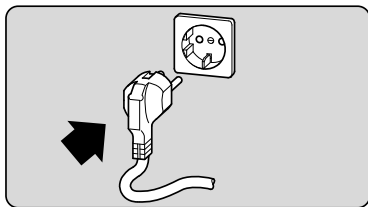

Ø4X15

Torx
T 20

Dichtheit prüfen
Check for leaks
Verifiez l'étanchéité
Verificar la estanqueidad

max. 10 Nm

Dichtheit prüfen
Check for leaks
Verifiez l'étanchéité
Verificar la estanqueidad

A series of horizontal lines for writing, starting from the top and extending down the page, with a vertical margin line on the left side.