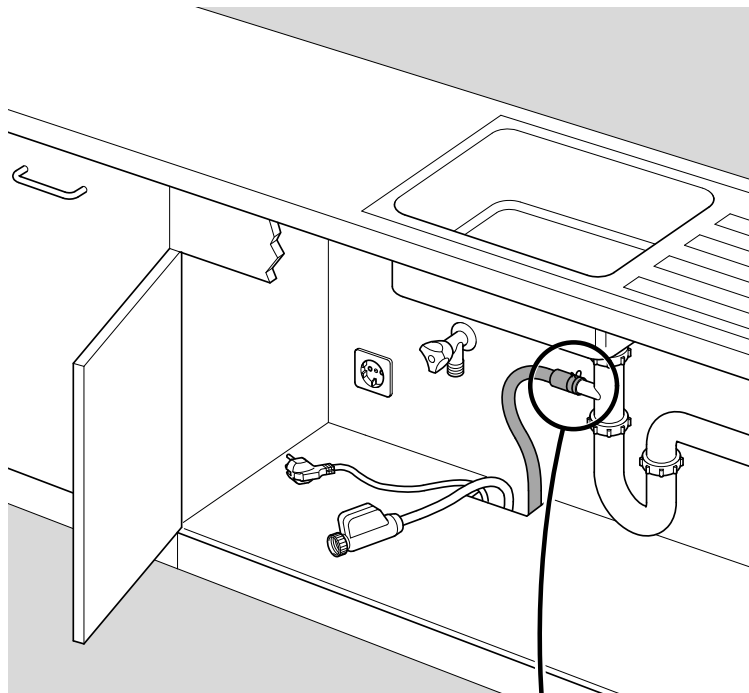

Ø4X15

Torx
T 20

Dichtheit prüfen
Check for leaks
Verifiez l'étanchéité
Verificar la estanqueidad

max. 10 Nm

Dichtheit prüfen
Check for leaks
Verifiez l'étanchéité
Verificar la estanqueidad

A series of horizontal lines for writing, starting from the top and extending down the page, with a vertical margin line on the left side.