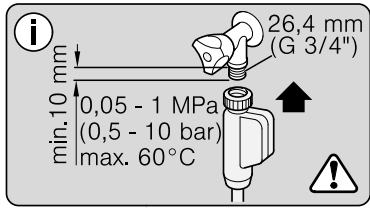

Ø4X15

Torx
T 20

Dichtheit prüfen
Check for leaks
Verifiez l'étanchéité
Verificar la estanqueidad

max. 10 Nm

Dichtheit prüfen
Check for leaks
Verifiez l'étanchéité
Verificar la estanqueidad

A series of horizontal lines for writing, starting from the top and extending down the page, with a vertical margin line on the left side.