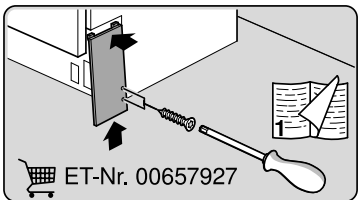

Ø4X30

Torx
T 20

Ø4X36

Ø4X15

Torx
T 20

Dichtheit prüfen
Check for leaks
Verifiez l'étanchéité
Verificar la estanqueidad

max. 10 Nm

Dichtheit prüfen
Check for leaks
Verifiez l'étanchéité
Verificar la estanqueidad

A series of horizontal lines for writing, starting from the top of the page and extending to the bottom, with a vertical margin line on the left side.