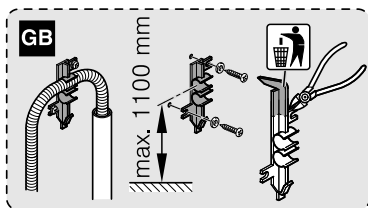

Ø4X30

Torx
T 20

Ø4X36

Ø4X15

Torx
T 20

Dichtheit prüfen
Check for leaks
Verifiez l'étanchéité
Verificar la estanqueidad

max. 10 Nm

Dichtheit prüfen
Check for leaks
Verifiez l'étanchéité
Verificar la estanqueidad

A series of horizontal lines for writing, starting from the top of the page and extending to the bottom, with a vertical margin line on the left side.