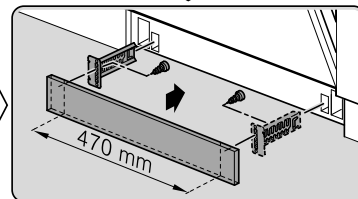

Ø4X30

Torx
T 20

Ø4X36

Ø4X15

Torx
T 20

Dichtheit prüfen
Check for leaks
Verifiez l'étanchéité
Verificar la estanqueidad

max. 10 Nm

Dichtheit prüfen
Check for leaks
Verifiez l'étanchéité
Verificar la estanqueidad

A series of horizontal lines for writing, starting from the top of the page and extending to the bottom, with a vertical margin line on the left side.