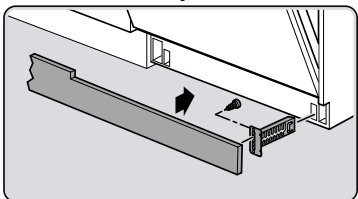

Ø4X30

Torx
T 20

Ø4X36

Ø4X15

Torx
T 20

Dichtheit prüfen
Check for leaks
Verifiez l'étanchéité
Verificar la estanqueidad

max. 10 Nm

Dichtheit prüfen
Check for leaks
Verifiez l'étanchéité
Verificar la estanqueidad

A series of horizontal lines for writing, starting from the top of the page and extending to the bottom, with a vertical margin line on the left side.