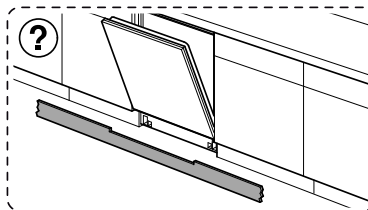

Ø4X30

Torx
T 20

Ø4X36

Ø4X15

Torx
T 20

Dichtheit prüfen
Check for leaks
Verifiez l'étanchéité
Verificar la estanqueidad

max. 10 Nm

Dichtheit prüfen
Check for leaks
Verifiez l'étanchéité
Verificar la estanqueidad

A series of horizontal lines for writing, starting from the top of the page and extending to the bottom, with a vertical margin line on the left side.