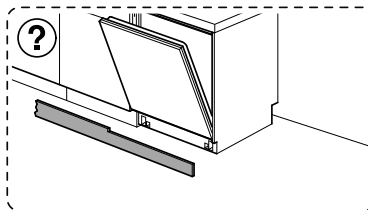

Ø4X30

Torx
T 20

Ø4X36

Ø4X15

Torx
T 20

Dichtheit prüfen
Check for leaks
Verifiez l'étanchéité
Verificar la estanqueidad

max. 10 Nm

Dichtheit prüfen
Check for leaks
Verifiez l'étanchéité
Verificar la estanqueidad

A series of horizontal lines for writing, starting from the top of the page and extending to the bottom, with a vertical margin line on the left side.