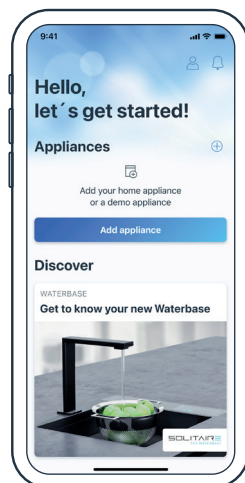

Quick Start Guide

Connect your Solitaire Waterbase with Home Connect today

1. 1 Download the Home Connect app and follow the instructions

Selected benefits of Home Connect:

- → Monitor the status of the CO2 bottle and water filter, and easily reorder.
- → Change the settings of your Waterbase easily.
- → Benefit from software updates.

1. 2 Scan here to connect with the Home Connect app