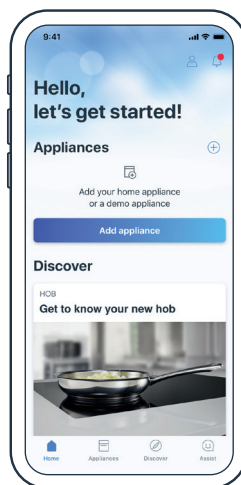

Quick Start Guide

Connect your hob with Home Connect today

1. 1 Download Home Connect app and follow the instructions

Selected benefits of Home Connect

- → Is the hob switched off? Check your appliance from anywhere via the app.
- → Choose from a great range of recipes and send the right settings to your hob.
- → Your hob can adjust the hood settings as needed (matching hood required).

1. 2 Scan here to connect with the Home Connect app