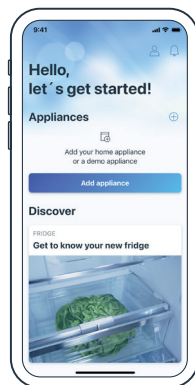

快速启用向导

立即连接冰箱到晶御智能

1 下载晶御智能应用程序
并按照说明进行操作

您还可以通过微信小程序使用晶御智能。

2 扫描此处, 连接晶御智能应用程序

您的二维码 | 扫描此处

如果您使用晶御智能微信小程序,
请跳过这一步。

晶御智能的精选优点

- 随时随地通过应用程序控制您的冰箱。
- 如冰箱门长时间打开, 您会收到一条应用程序通知。
- 采购时激活智能速冷/速冻 - 到家时即可为您采购的食品提供理想条件!

如有任何疑问请访问 www.home-connect.cn
或拨打晶御智能服务热线 400 828 9898

Quick Start Guide

Connect your fridge-freezer with Home Connect today

- 1 **Download the Home Connect app and follow the instructions**

You can also use Home Connect via the WeChat Mini Program.

- 2 **Scan here to connect with the Home Connect app**

RFBC0001

Your QR-Code | **Scan here**

Please skip this step, if you use Home Connect via the WeChat Mini Program.

Selected benefits of Home Connect:

- You can use your app to control and monitor your fridge-freezer from anywhere.
- If you have left the door open, you will receive a notification.
- Activate super cooling/freezing when you are out shopping to create the perfect conditions for your purchases when you arrive home.