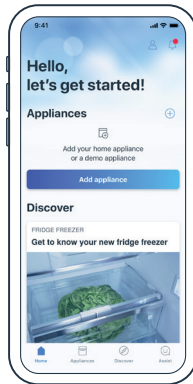

## Connect your fridge freezer with Home Connect today

1 Download Home Connect app and follow the instructions

2 Scan here to connect with the Home Connect app

Your QR-Code | Scan here

Do you have questions or would like to contact the Home Connect service hotline?

### Selected benefits of Home Connect

- Control your refrigerator from anywhere with your app.
- In case of a left open door you will receive an app notification.
- Activate the Super-Mode when shopping - perfect conditions for your shopping when coming home.