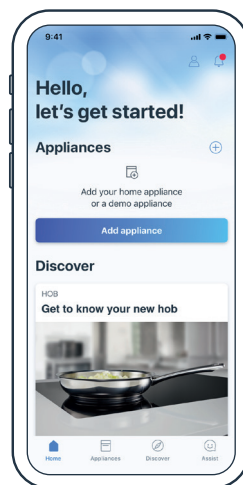

Quick Start Guide

Connect your hob with Home Connect today

1. 1 Download Home Connect app and follow the instructions

Selected benefits of Home Connect

- → Is the hob switched off? Check your appliance from anywhere via the app.
- → Choose from a great range of recipes and send the right settings to your hob.
- → Once your meal is ready, you will receive an app notification.

1. 2 Scan here to connect with the Home Connect app