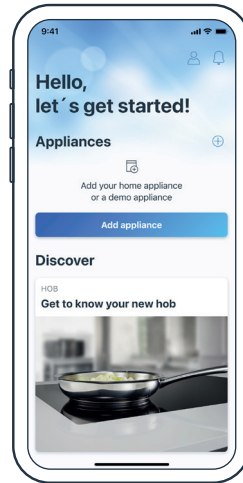

Quick Start Guide

Connect your hob with Home Connect today

1. 1 Download the Home Connect app and follow the instructions

Selected benefits of Home Connect

- → Is the hob switched off? Check your appliance from anywhere via the app.
- → Choose from a great range of recipes and send the right settings to your hob.
- → Once your meal is ready, you will receive an app notification.

1. 2 Scan here to connect with the Home Connect app