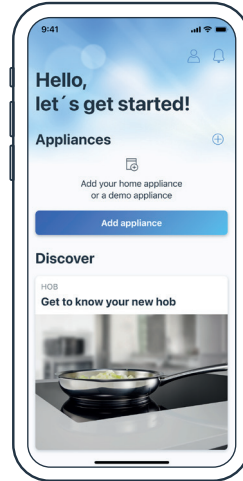

Quick Start Guide

Connect your hob with Home Connect today

1. 1 Download the Home Connect app and follow the instructions

Selected benefits of Home Connect

- → Is the hob switched off? Check your appliance from anywhere via the app.
- → Choose from a great range of recipes and send the right settings to your hob.
- → Once your meal is ready, you will receive an app notification.

1. 2 Scan here to connect with the Home Connect app